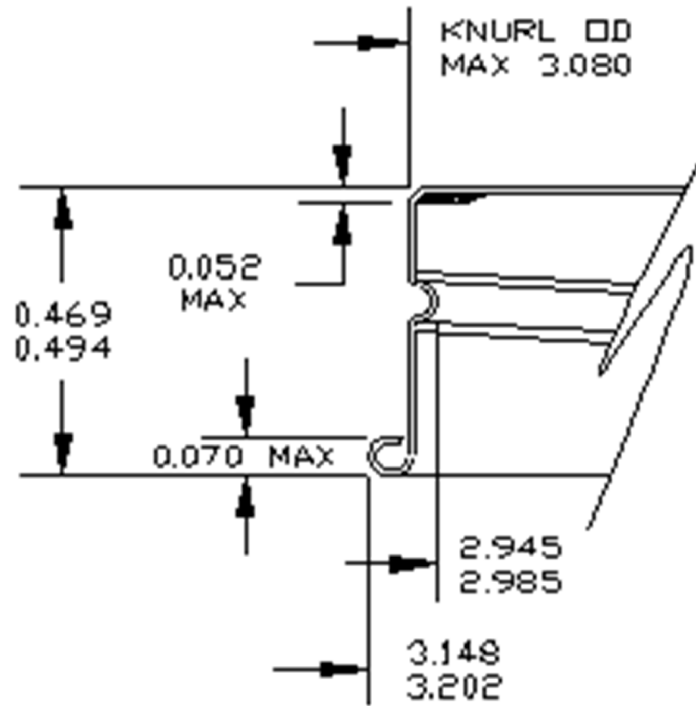

89mm – 400 finish continuous thread metal closure. Suitable for sealing glass jars containing food products.

Glass Finish: GPI 400

		30310 Emerald Valley Pkwy Glenwillow, OH 44139	
PPC ITEM NUMBER: 70009		SKU: 05-22-019-00096	
DRAWN BY: -	CHECKED BY: -	DATE: 3/23/2020	

<p align="center"><b>PROPRIETARY AND CONFIDENTIAL</b></p> <p>THE INFORMATION CONTAINED IN THIS DRAWING IS THE SOLE PROPERTY OF PIPELINE PACKAGING. ANY REPRODUCTION IN PART OR AS A WHOLE WITHOUT THE WRITTEN PERMISSION OF PIPELINE PACKAGING IS PROHIBITED.</p>	<p align="center"><b>UNLESS OTHERWISE SPECIFIED:</b></p>	DESCRIPTION: 89-400 Black Metal Cap Palf Liner		
	UNITS OF MEASURE: Inches	PART MATERIAL: -	VOLUME: -	WEIGHT: -
	TOLERANCES: Specified in drawing	DWG NO.: -	DWG SIZE: A	SHEET NO: 1 of 1