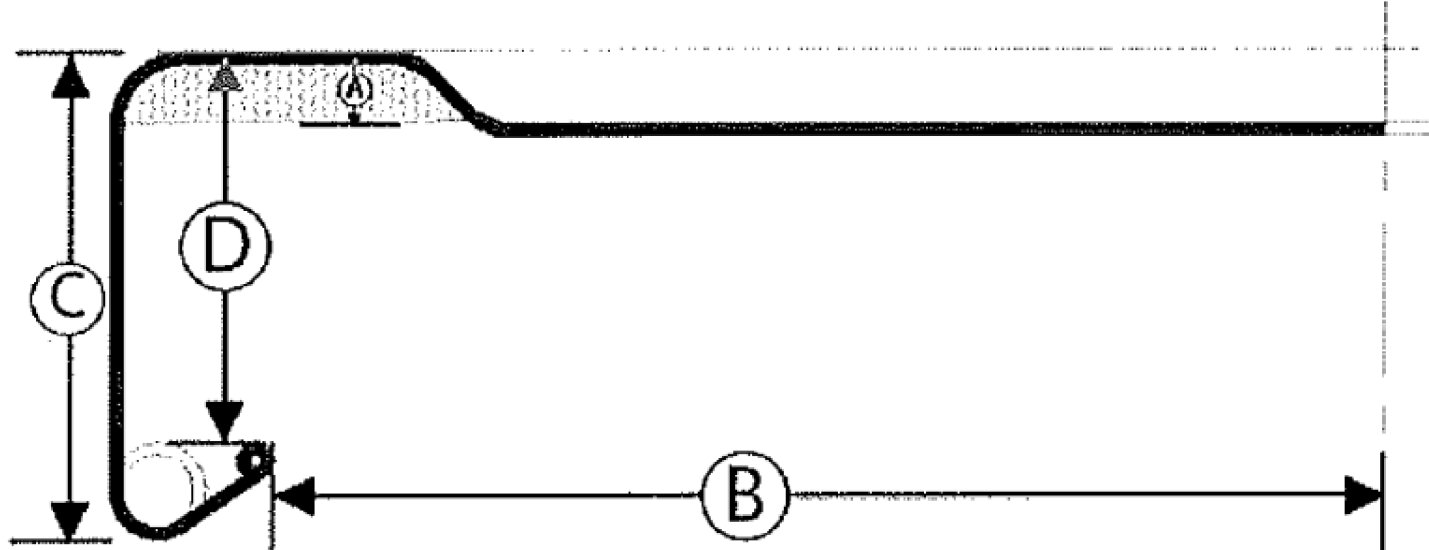

**DRAWING
ET 58 RTO**

Min	Max
Plastisol Height (A)	
0,033	0,052
Inside Diameter (B)	
2,089	2,107
Cap Height (C)	
0,381	0,395
S Dimension (D)	
0,329	0,349

		30310 Emerald Valley Pkwy Glenwillow, OH 44139	
PPC ITEM NUMBER: 70371		SKU: 05-22-041-00050	
DRAWN BY: -	CHECKED BY: -	DATE: 2/13/2019	
DESCRIPTION: 58mm Lug Closure		COLOR: -	
PART MATERIAL: -	VOLUME: -	WEIGHT: -	
DWG NO.: -	DWG SIZE: A	SHEET NO: 1 of 1	REV: -

UNLESS OTHERWISE SPECIFIED:

UNITS OF MEASURE: Inches

TOLERANCES: Specified in drawing