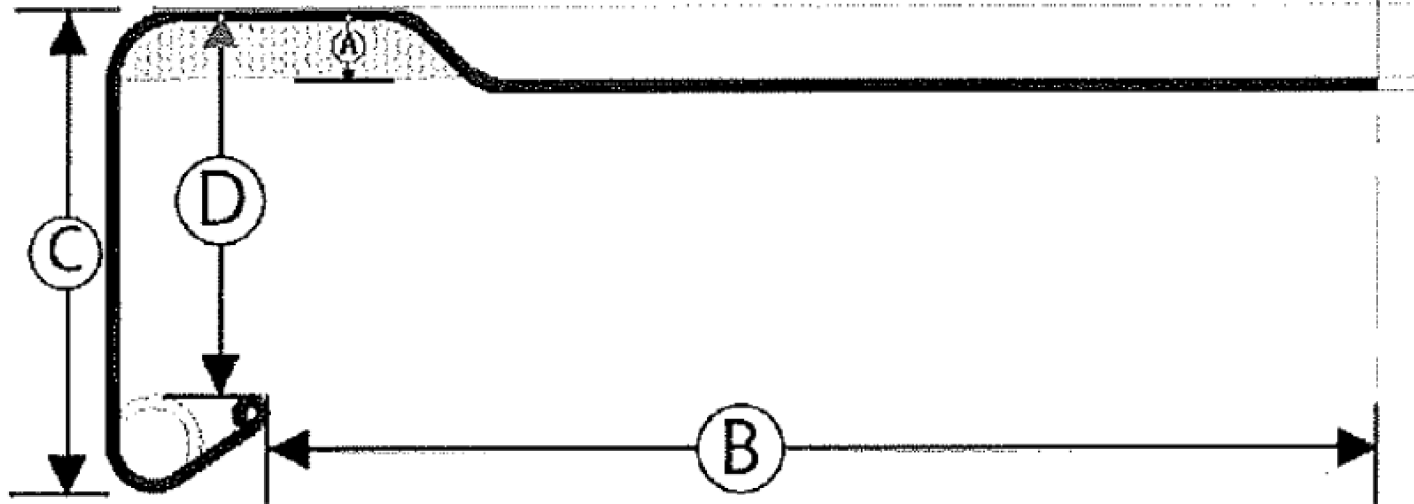

**DRAWING
ET 63 RTO**

Min	Max
Plastisol Height (A)	
0,033	0,052
Inside Diameter (B)	
2,336	2,354
Cap Height (C)	
0,370	0,384
S Dimension (D)	
0,318	0,338

		30310 Emerald Valley Pkwy Glenwillow, OH 44139	
		PPC ITEM NUMBER: 70373	SKU: 05-22-041-00051
DRAWN BY: -	CHECKED BY: -	DATE: 2/13/2019	
DESCRIPTION: 63mm Lug Closure		COLOR: -	
PART MATERIAL: -	VOLUME: -	WEIGHT: -	
DWG NO.: -	DWG SIZE: A	SHEET NO: 1 of 1	REV: -