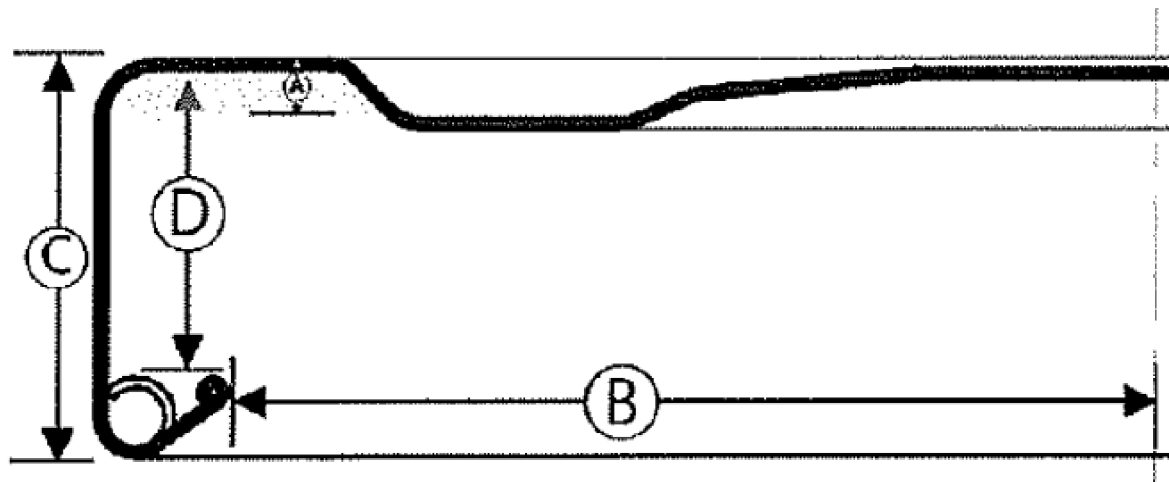

**DRAWING
ET 58 RTB**

Min	Max
Plastisol Height (A)	
0,033	0,052
Inside Diameter (B)	
2,089	2,107
Cap Height (C)	
0,381	0,395
S Dimension (D)	
0,329	0,349

pipeline Packaging 30310 Emerald Valley Pkwy
Glenwillow, OH 44139

PPC ITEM NUMBER: 70446 SKU: 05-22-041-00059

DRAWN BY: - CHECKED BY: - DATE: 2/13/2019

DESCRIPTION: 58mm Lug Closure COLOR: -

PART MATERIAL: - VOLUME: - WEIGHT: -

DWG NO.: - DWG SIZE: A SHEET NO: 1 of 1 REV: -