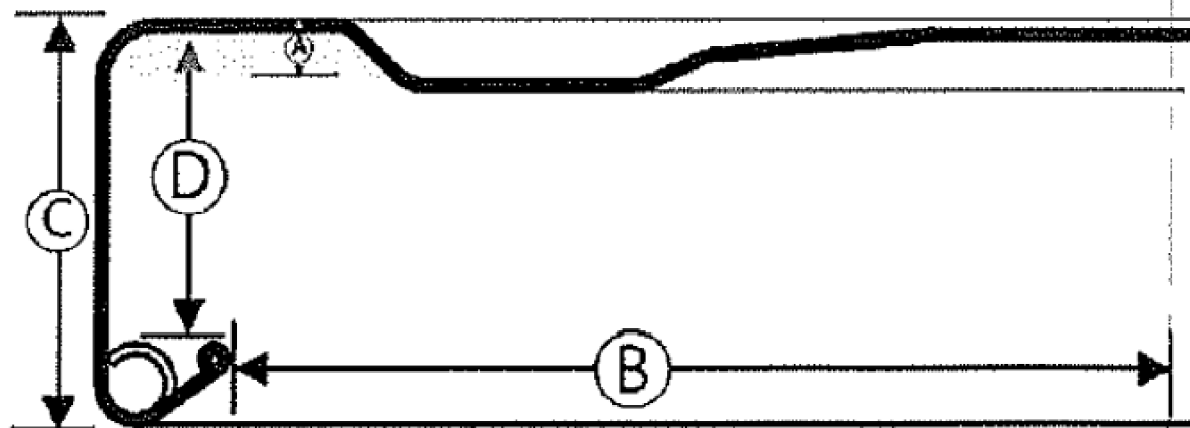

**DRAWING
ET 63 RTB**

Min	Max
Plastisol Height (A)	
0,033	0,052
Inside Diameter (B)	
2,336	2,354
Cap Height (C)	
0,370	0,384
S Dimension (D)	
0,318	0,338

pipeline Packaging 30310 Emerald Valley Pkwy
Glenwillow, OH 44139

PPC ITEM NUMBER: 70449 SKU: 05-22-041-00060

DRAWN BY: - CHECKED BY: - DATE: 2/13/2019

DESCRIPTION: 63mm Lug Closure COLOR: -

PART MATERIAL: - VOLUME: - WEIGHT: -

DWG NO.: - DWG SIZE: A SHEET NO: 1 of 1 REV: -