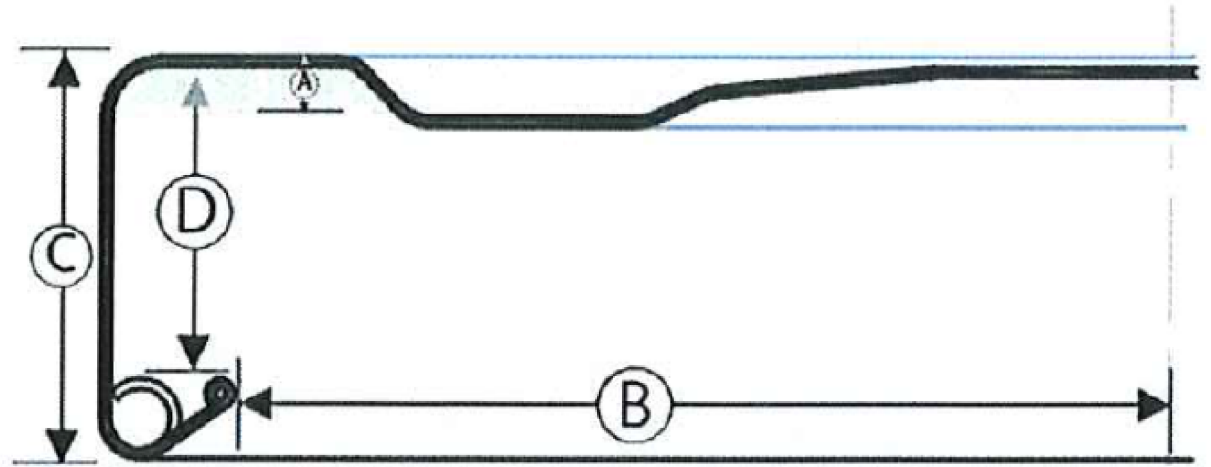

**DRAWING
ET 63 RTB**

Min	Max
Plastisol Height (A)	
0,035	0,050
Inside Diameter (B)	
2,338	2,352
Cap Height (C)	
0,370	0,400
S Dimension (D)	
0,320	0,335

		30310 Emerald Valley Pkwy Glenwillow, OH 44139	
		PPC ITEM NUMBER: 70444	SKU: 05-22-041-00063
DRAWN BY: -	CHECKED BY: -	DATE: 2/13/2019	
DESCRIPTION: 63-2030 Lug Closure		COLOR: -	
PART MATERIAL: -	VOLUME: -	WEIGHT: -	
DWG NO.: -	DWG SIZE: A	SHEET NO: 1 of 1	REV: -

UNLESS OTHERWISE SPECIFIED:

UNITS OF MEASURE: Inches

TOLERANCES: Specified in drawing