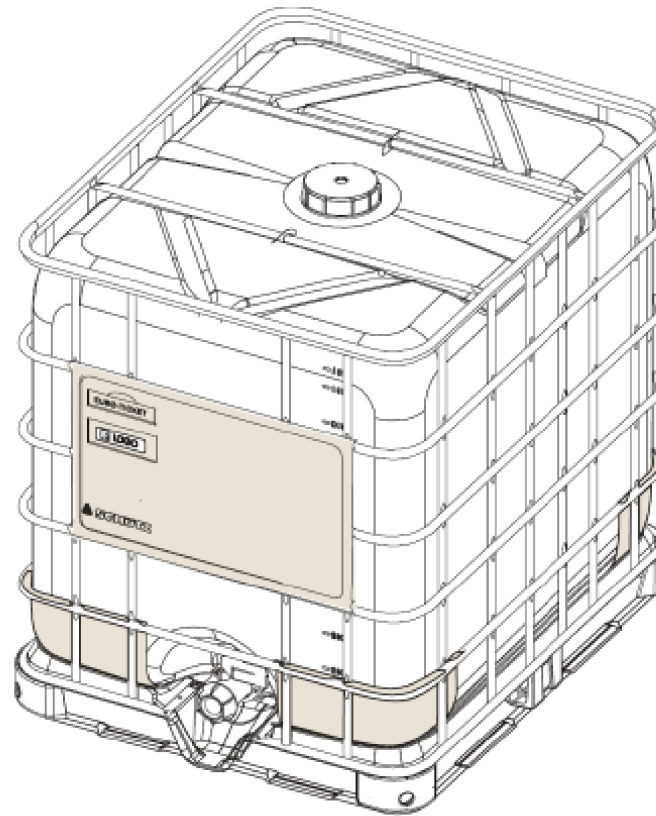

275 gal Natural Tote with 6" Red Cap and 2" NPS Butterfly Valve Fittings

Technical data:

Rated volume:	275	gal
Overflow volume:	280	gal
Length:	48	in
Width:	40	in
Height with pallet:	46	in
Filling opening:	6	in
Discharge opening:	2	in
Fork opening - height	3.5	in
Label plate:	2	piece
Corner Protector:	4	piece
Weight: approx	128 (+/-3)	lbs

		30310 Emerald Valley Pkwy Glenwillow, OH 44139	
PPC ITEM NUMBER:		SKU:	
87129		06-05-080-00004	
DRAWN BY:	CHECKED BY:	DATE:	
-	-	3/14/2019	
DESCRIPTION:		COLOR:	
275 Gal Natural Tote		-	
PART MATERIAL:	VOLUME:	WEIGHT:	
-	-	-	
DWG NO.:	DWG SIZE:	SHEET NO:	REV:
-	A	1 of 1	-