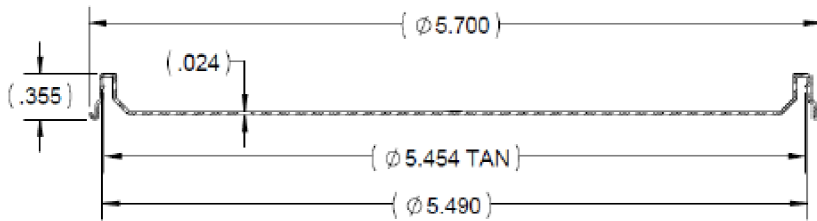

TOP VIEW

SIDE VIEW

BOTTOM VIEW

NESTING VIEW

SECTION A-A
SCALE 1 : 1

CAD CALCULATED PART DATA	
RESIN FAMILY	PP
RESIN DENSITY (GRAMS/CUBIC IN)	14.9
ESTIMATED WEIGHT (GRAMS)	12.5
PROJECTED AREA (IN SQ.)	25.5

Pipeline Packaging

30310 Emerald Valley Pkwy
Glenwillow, OH 44139

PPC ITEM NUMBER: 63146	SKU: 07-02-082-00020
DRAWN BY: -	CHECKED BY: -
DATE: 11/30/2018	

DESCRIPTION: 6oz White Co-Polymer Tub	COLOR: -
PART MATERIAL: -	VOLUME: -
DWG NO.: -	WEIGHT: -
DWG SIZE: A	SHEET NO: 1 of 1
REV: -	