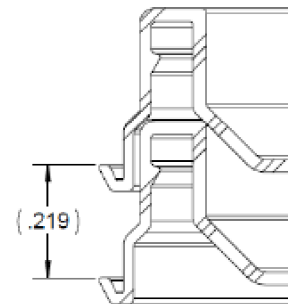

TOP VIEW

SIDE VIEW

BOTTOM VIEW

NESTING VIEW

SECTION A-A
SCALE 1 : 1

CAD CALCULATED PART DATA	
RESIN FAMILY	PP
RESIN DENSITY (GRAMS/CUBIC IN)	14.9
ESTIMATED WEIGHT (GRAMS)	12.5
PROJECTED AREA (IN SQ.)	25.5

Pipeline Packaging

30310 Emerald Valley Pkwy
Glenwillow, OH 44139

PPC ITEM NUMBER: 63146	SKU: 07-02-082-00020
DRAWN BY: -	CHECKED BY: -
DATE: 11/30/2018	

DESCRIPTION: 6oz White Co-Polymer Tub	COLOR: -
PART MATERIAL: -	VOLUME: -
DWG NO.: -	WEIGHT: -
DWG SIZE: A	SHEET NO: 1 of 1
REV: -	

UNLESS OTHERWISE SPECIFIED:

UNITS OF MEASURE: Inches

TOLERANCES: Specified in drawing