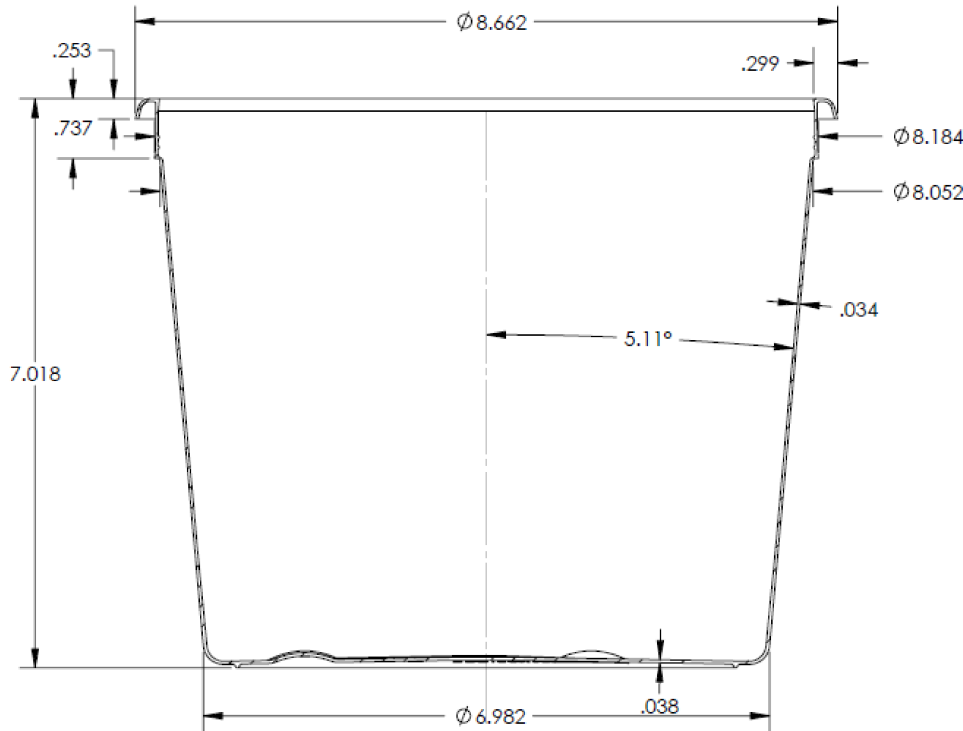

TOP VIEW

SIDE VIEW

BOTTOM VIEW

SECTION A-A  
SCALE 1 : 1.5

Pipeline Packaging

30310 Emerald Valley Pkwy  
Glenwillow, OH 44139

PPC ITEM NUMBER: 63024		SKU: 07-05-081-00005	
DRAWN BY: -	CHECKED BY: -	DATE: 12/18/2018	
DESCRIPTION: 166oz White HDPE Tub		COLOR: -	
PART MATERIAL: -	VOLUME: -	WEIGHT: -	
DWG NO.: -	DWG SIZE: A	SHEET NO: 1 of 1	REV: -

**UNLESS OTHERWISE SPECIFIED:**

UNITS OF MEASURE: Inches

TOLERANCES: Specified in drawing