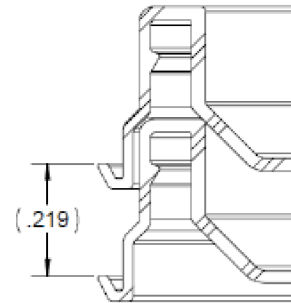

TOP VIEW

SIDE VIEW

BOTTOM VIEW

NESTING VIEW

SECTION A-A  
SCALE 1:1

CAD CALCULATED PART DATA	
RESIN FAMILY	PP
RESIN DENSITY (GRAMS/CUBIC IN)	14.9
ESTIMATED WEIGHT (GRAMS)	12.5
PROJECTED AREA (IN SQ.)	25.5

30310 Emerald Valley Pkwy  
Glenwillow, OH 44139

PPC ITEM NUMBER: 63016      SKU: 07-05-082-00010

DRAWN BY: -      CHECKED BY: -      DATE: 11/30/2018

DESCRIPTION: 32oz White HDPE Tub      COLOR: -

PART MATERIAL: -      VOLUME: -      WEIGHT: -

DWG NO.: -      DWG SIZE: A      SHEET NO: 1 of 1      REV: -

**UNLESS OTHERWISE SPECIFIED:**

UNITS OF MEASURE: Inches

TOLERANCES: Specified in drawing