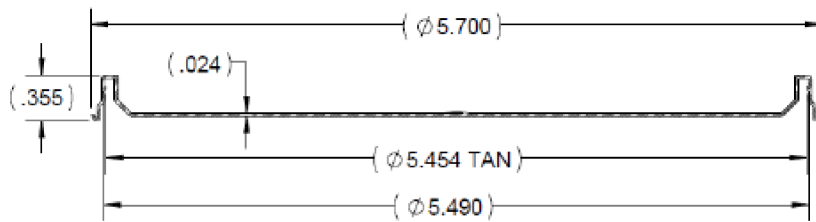

TOP VIEW

SIDE VIEW

BOTTOM VIEW

NESTING VIEW

SECTION A-A  
SCALE 1:1

CAD CALCULATED PART DATA	
RESIN FAMILY	PP
RESIN DENSITY (GRAMS/CUBIC IN)	14.9
ESTIMATED WEIGHT (GRAMS)	12.5
PROJECTED AREA (IN SQ.)	25.5

30310 Emerald Valley Pkwy  
Glenwillow, OH 44139

PPC ITEM NUMBER: 63016      SKU: 07-05-082-00010

DRAWN BY: -      CHECKED BY: -      DATE: 11/30/2018

DESCRIPTION: 32oz White HDPE Tub      COLOR: -

PART MATERIAL: -      VOLUME: -      WEIGHT: -

DWG NO.: -      DWG SIZE: A      SHEET NO: 1 of 1      REV: -