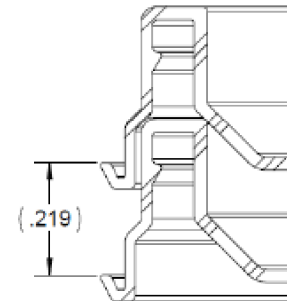

TOP VIEW

SIDE VIEW

BOTTOM VIEW

NESTING VIEW

SECTION A-A
SCALE 1 : 1

CAD CALCULATED PART DATA	
RESIN FAMILY	PP
RESIN DENSITY (GRAMS/CUBIC IN)	14.9
ESTIMATED WEIGHT (GRAMS)	12.5
PROJECTED AREA (IN SQ.)	25.5

30310 Emerald Valley Pkwy
Glenwillow, OH 44139

PPC ITEM NUMBER: 63247	SKU: 07-07-081-00019
DRAWN BY: -	CHECKED BY: -
DATE: 11/30/2018	

DESCRIPTION: 6oz Red LLDPE Tub	COLOR: -
PART MATERIAL: -	VOLUME: -
DWG NO.: -	WEIGHT: -
DWG SIZE: A	SHEET NO: 1 of 1
REV: -	

UNLESS OTHERWISE SPECIFIED:

UNITS OF MEASURE: Inches

TOLERANCES: Specified in drawing