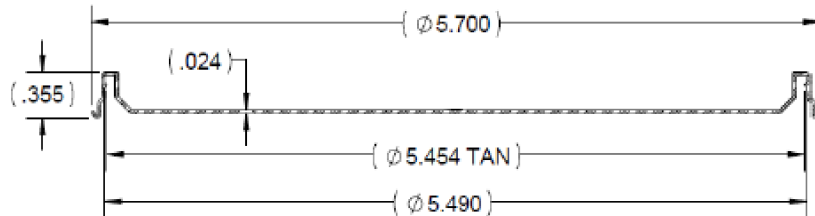

TOP VIEW

SIDE VIEW

BOTTOM VIEW

NESTING VIEW

SECTION A-A
SCALE 1 : 1

CAD CALCULATED PART DATA	
RESIN FAMILY	PP
RESIN DENSITY (GRAMS/CUBIC IN)	14.9
ESTIMATED WEIGHT (GRAMS)	12.5
PROJECTED AREA (IN SQ.)	25.5

30310 Emerald Valley Pkwy
Glenwillow, OH 44139

PPC ITEM NUMBER: 63247	SKU: 07-07-081-00019
DRAWN BY: -	CHECKED BY: -
DATE: 11/30/2018	

DESCRIPTION: 6oz Red LLDPE Tub	COLOR: -
PART MATERIAL: -	VOLUME: -
DWG NO.: -	WEIGHT: -
DWG SIZE: A	SHEET NO: 1 of 1
REV: -	