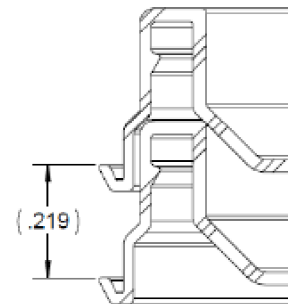

TOP VIEW

SIDE VIEW

BOTTOM VIEW

NESTING VIEW

SECTION A-A
SCALE 1 : 1

CAD CALCULATED PART DATA	
RESIN FAMILY	PP
RESIN DENSITY (GRAMS/CUBIC IN)	14.9
ESTIMATED WEIGHT (GRAMS)	12.5
PROJECTED AREA (IN SQ.)	25.5

Pipeline Packaging

30310 Emerald Valley Pkwy
Glenwillow, OH 44139

PPC ITEM NUMBER: 63098	SKU: 07-07-082-00016
DRAWN BY: -	CHECKED BY: -
DATE: 11/30/2018	

DESCRIPTION: 51-85oz White LLDPE Tub	COLOR: -
PART MATERIAL: -	VOLUME: -
WEIGHT: -	
DWG NO.: -	DWG SIZE: A
SHEET NO: 1 of 1	REV: -

UNLESS OTHERWISE SPECIFIED:

UNITS OF MEASURE: Inches

TOLERANCES: Specified in drawing