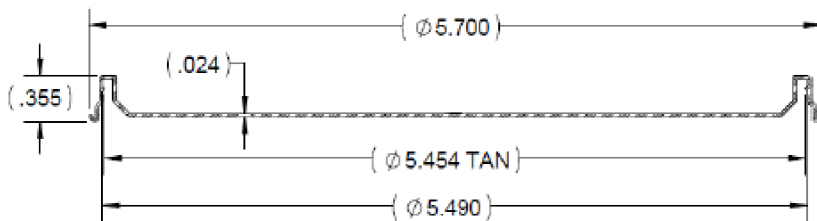

TOP VIEW

SIDE VIEW

BOTTOM VIEW

NESTING VIEW

SECTION A-A
SCALE 1 : 1

CAD CALCULATED PART DATA	
RESIN FAMILY	PP
RESIN DENSITY (GRAMS/CUBIC IN)	14.9
ESTIMATED WEIGHT (GRAMS)	12.5
PROJECTED AREA (IN SQ.)	25.5

Pipeline Packaging

30310 Emerald Valley Pkwy
Glenwillow, OH 44139

PPC ITEM NUMBER: 63098	SKU: 07-07-082-00016
DRAWN BY: -	CHECKED BY: -
DATE: 11/30/2018	

DESCRIPTION: 51-85oz White LLDPE Tub	COLOR: -
PART MATERIAL: -	VOLUME: -
WEIGHT: -	
DWG NO.: -	DWG SIZE: A
SHEET NO: 1 of 1	REV: -