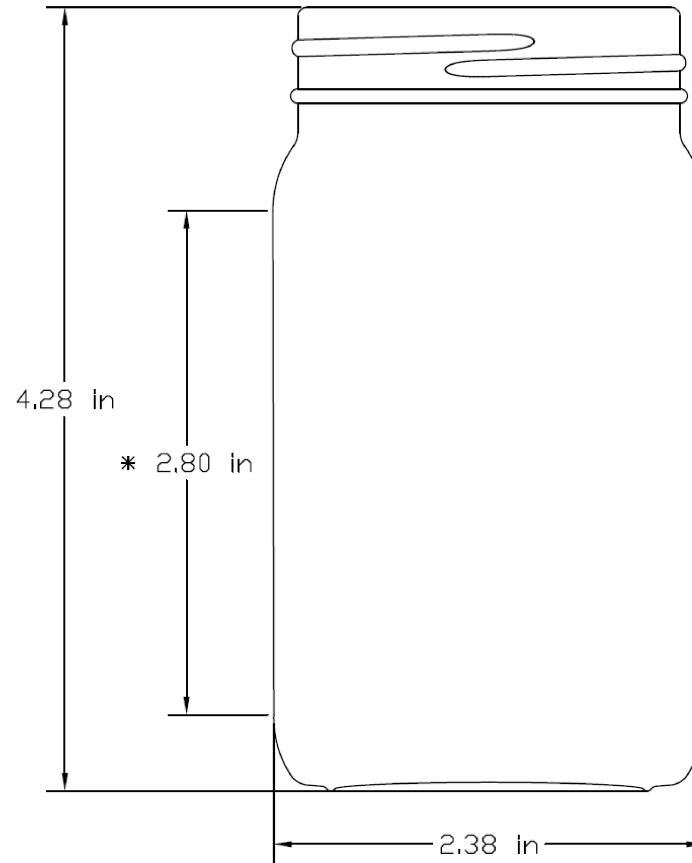

Finish: 58-405  
 Height: 4.28 in  
 Diameter: 2.38 in  
 Volume/Overflow: 8.13 fl. oz.

 **Pipeline Packaging** 30310 Emerald Valley Pkwy  
 Glenwillow, OH 44139

PPC ITEM NUMBER: 60120 SKU: 08-04-017-00021

DRAWN BY: - CHECKED BY: - DATE: 9/17/2019

DESCRIPTION: 8 oz Flint Glass EC/Mayo Jar COLOR: Flint

PART MATERIAL: Glass VOLUME: 8 oz WEIGHT: -

DWG NO.: - DWG SIZE: A SHEET NO: 1 of 1 REV: -

**PROPRIETARY AND CONFIDENTIAL**  
 THE INFORMATION CONTAINED IN THIS DRAWING IS THE SOLE PROPERTY OF PIPELINE PACKAGING. ANY REPRODUCTION IN PART OR AS A WHOLE WITHOUT THE WRITTEN PERMISSION OF PIPELINE PACKAGING IS PROHIBITED.

**UNLESS OTHERWISE SPECIFIED:**  
 UNITS OF MEASURE: Inches  
 TOLERANCES: Specified in drawing