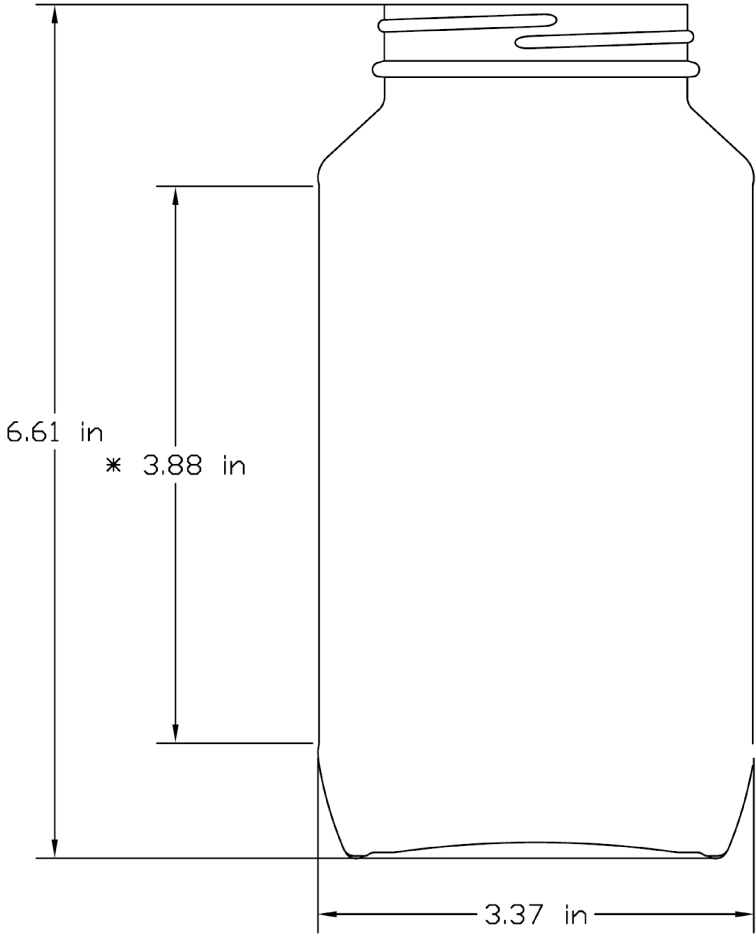

Finish: 63-405
 Height: 6.61 in
 Diameter: 3.37 in
 Volume/Overflow: 24.78 fl. oz.

 Pipeline Packaging 30310 Emerald Valley Pkwy
 Glenwillow, OH 44139

PPC ITEM NUMBER: 60138 SKU: 08-04-068-00009

DRAWN BY: - CHECKED BY: - DATE: 9/17/2019

DESCRIPTION: 24 oz Flint Glass Sauce Jar COLOR: Flint

PART MATERIAL: Glass VOLUME: 24 oz WEIGHT: -

DWG NO.: - DWG SIZE: A SHEET NO: 1 of 1 REV: -

PROPRIETARY AND CONFIDENTIAL
 THE INFORMATION CONTAINED IN THIS DRAWING IS THE SOLE PROPERTY OF PIPELINE PACKAGING. ANY REPRODUCTION IN PART OR AS A WHOLE WITHOUT THE WRITTEN PERMISSION OF PIPELINE PACKAGING IS PROHIBITED.

UNLESS OTHERWISE SPECIFIED:
 UNITS OF MEASURE: Inches
 TOLERANCES: Specified in drawing