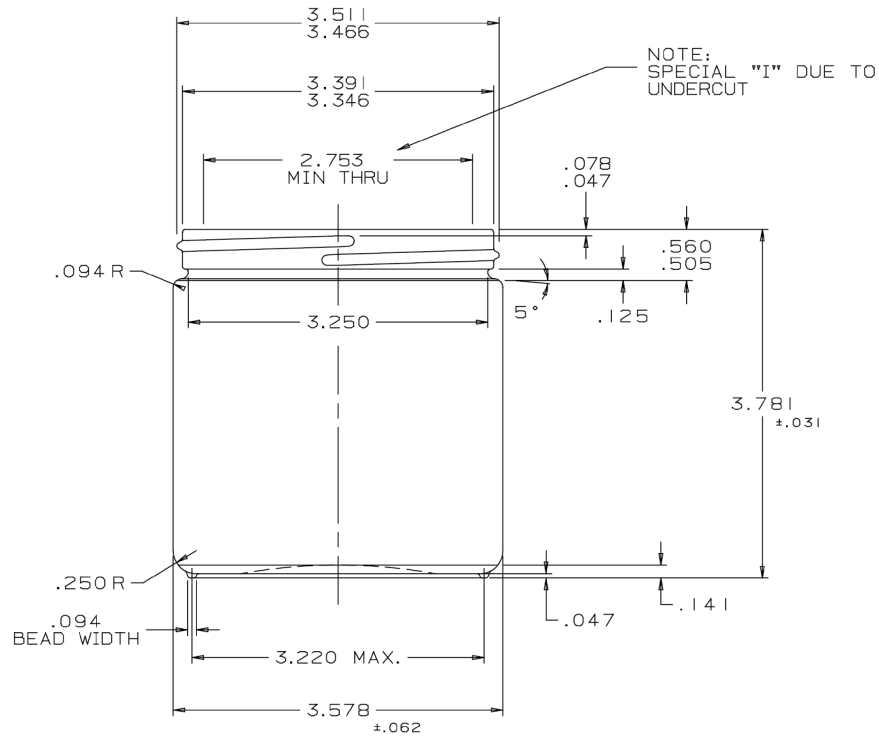

TYPE "B" THREAD DETAIL  
SCALE 10 X 1

DEPRESSED THREAD  
AT SEAMS

**Pipeline Packaging**

30310 Emerald Valley Pkwy  
Glenwillow, OH 44139

PPC ITEM NUMBER: 60028		SKU: 08-04-076-00034	
DRAWN BY: -		CHECKED BY: -	
			DATE: 9/17/2019
DESCRIPTION: 16 oz Flint Glass Straight Side Jar			COLOR: Flint
PART MATERIAL: Glass		VOLUME: 16.113±0.3 oz	WEIGHT: 282.56 gms
DWG NO.: -		DWG SIZE: A	SHEET NO: 1 of 1
			REV: -

**UNLESS OTHERWISE SPECIFIED:**

UNITS OF MEASURE: Inches  
TOLERANCES: Specified in drawing