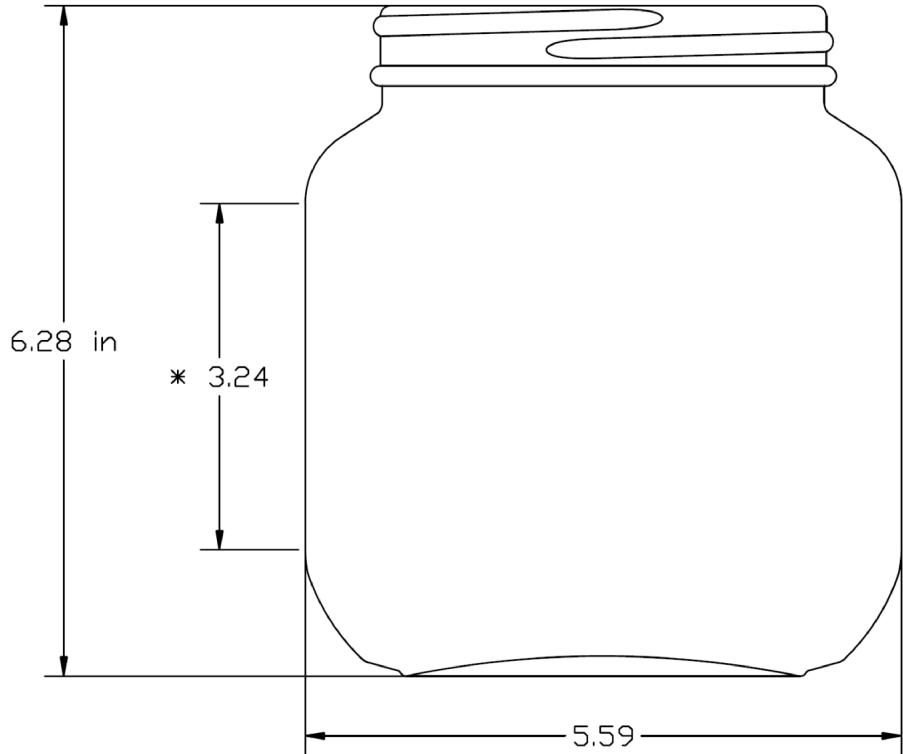

Finish: 110-405
 Height: 6.28 in
 Diameter: 5.59 in
 Volume/Overflow: 65.29 fl. oz.

 30310 Emerald Valley Pkwy
 Glenwillow, OH 44139

PPC ITEM NUMBER: 60312 SKU: 08-04-085-00033

DRAWN BY: - CHECKED BY: - DATE: 9/17/2019

DESCRIPTION: 64 oz Flint Glass Wide Mouth Jar COLOR: Flint

PART MATERIAL: Glass VOLUME: 64 oz WEIGHT: -

DWG NO.: - DWG SIZE: A SHEET NO: 1 of 1 REV: -

PROPRIETARY AND CONFIDENTIAL
 THE INFORMATION CONTAINED IN THIS DRAWING IS THE SOLE PROPERTY OF PIPELINE PACKAGING. ANY REPRODUCTION IN PART OR AS A WHOLE WITHOUT THE WRITTEN PERMISSION OF PIPELINE PACKAGING IS PROHIBITED.