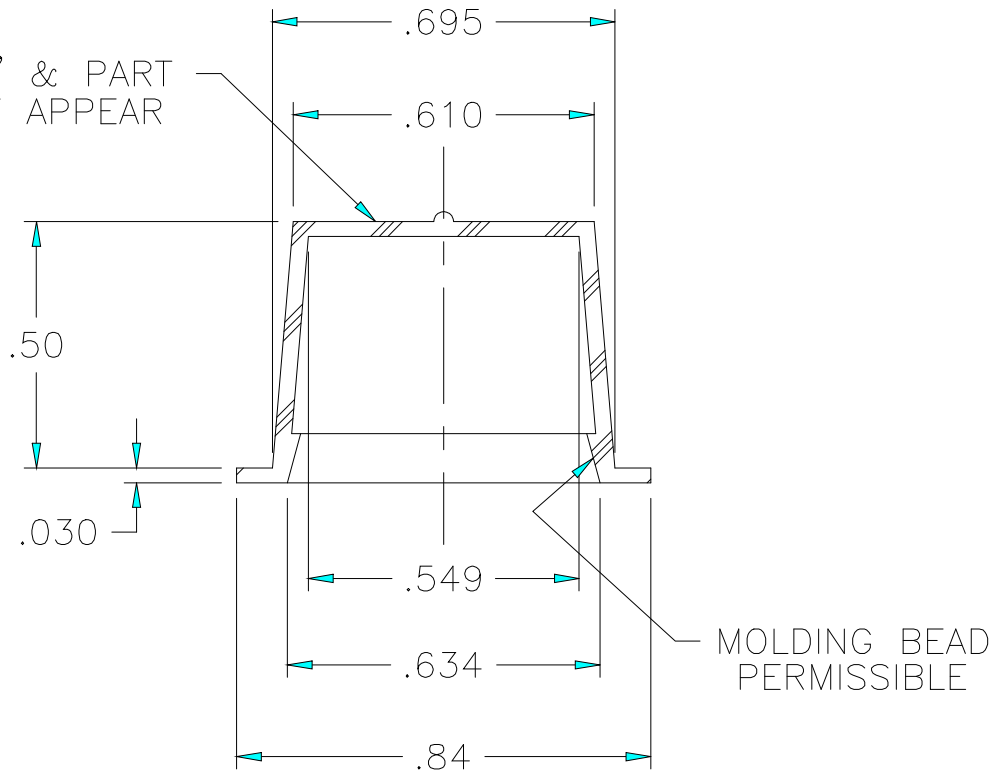

RAISED GATE
MARK

'CAPPLUGS" & PART
NO. MAY APPEAR

SECTION A-A

DISTRIBUTED BY:

REF NO.:

DWG30986

DESCRIPTION:

Caplugs #7 Red Plastic Closure Tip Cap