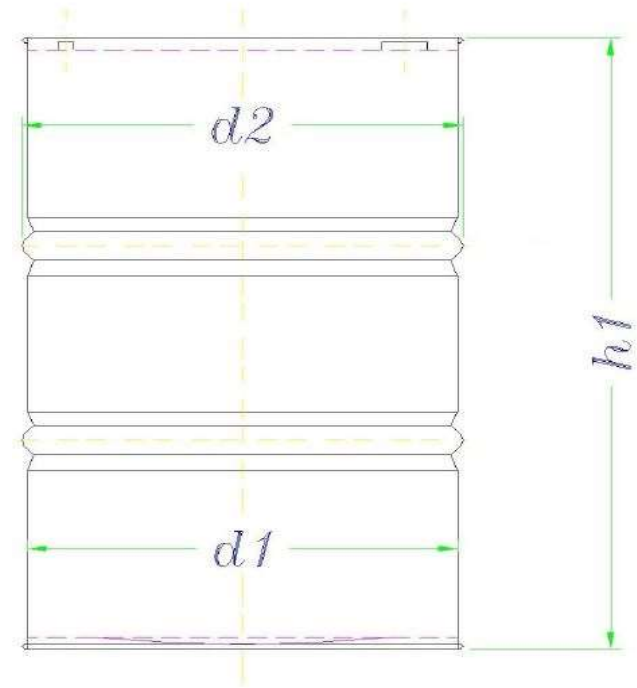

Description	55 Gallon Steel Tight Head Drum
Material	
Head	1.1MM
Body	0.9MM
Bottom	1.1MM
UN Number	1A1/X1.8/300
Exterior Finish	
Head	Black
Body	Black w/ Red Center Stripe
Bottom	Recycle Gray
Linning	Rust Inhibitor
Fittings	Type 1 - 2" & 3/4"
Gaskets	Buna/Buna
Hoop	(2) - "W"

Dimensions	Measurements	Tolerances
h1	34.875 in	+ .125 / - .125
d1	22.5 in	+ / - 0.0
d2	23.425 in	+/- 0.0
Dimensions of Material		
steel thickness of top	0.043 in	
steel thickness of body	0.035 in	
steel thickness of bottom	0.043 in	
Capacity		
nominal volume	55 gal	
gross volume	57.2 gal	
Weight		
total	36.5 lbs	+2 lbs / -2 lbs

REF NO.:

DWG30729

DESCRIPTION:

55 Gallon Black-Red Unlined Steel Tight Head Drum, Red Middle on Drum