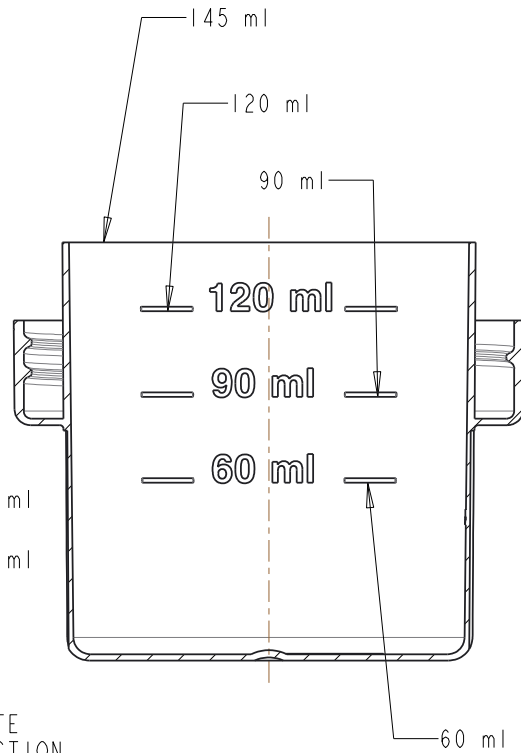

SCALE 1:2

SMOOTH LISSE

SCALLOPS DENTELÉ

FINE RIBS CANNELURES FINES

6 FILETS AU POUCE THREADS PER INCH

DISCLAIMER

THIS INFORMATION IS PROVIDED AS A GENERAL GUIDE, INCLUDING DIMENSIONS. IT IS THE CUSTOMER'S RESPONSIBILITIES TO SELECT THE PROPER CONTAINER FOR PRODUCT AND APPLICATION COMPATIBILITY.

DISTRIBUTED BY:

REF NO.:

DWG31059

DESCRIPTION:

70 mm White PP Plastic Drainback Systems Cup 4 oz, 6TPI