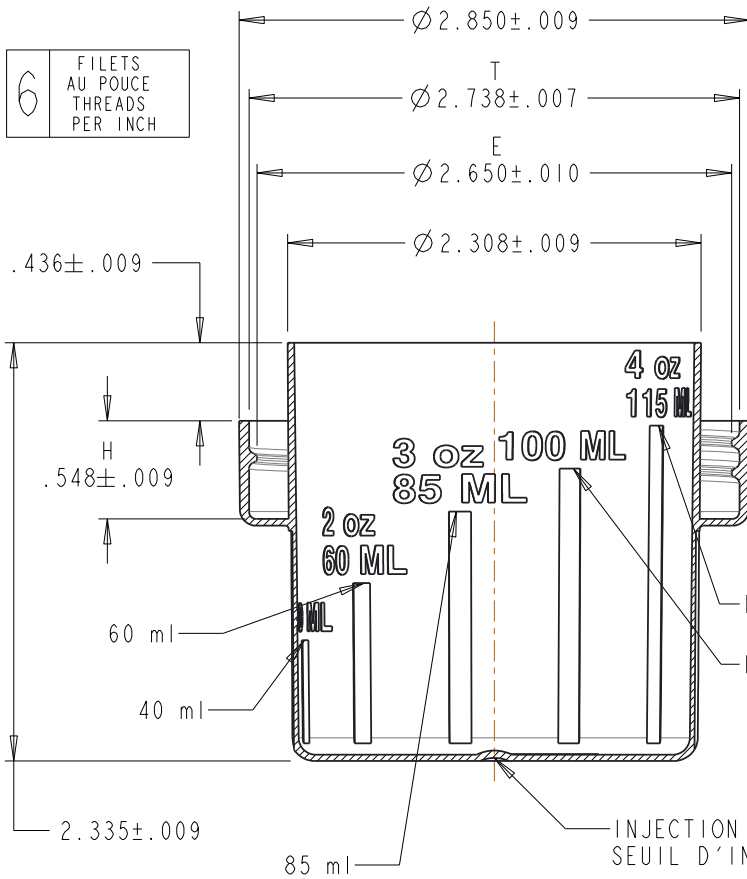

SCALE 1:2

SMOOTH LISSE

SCALLOPS DENTELÉ

FINE RIBS CANNELURES FINES

6 FILETS AU POUCE THREADS PER INCH

DISCLAIMER

THIS INFORMATION IS PROVIDED AS A GENERAL GUIDE, INCLUDING DIMENSIONS. IT IS THE CUSTOMER'S RESPONSIBILITIES TO SELECT THE PROPER CONTAINER FOR PRODUCT AND APPLICATION COMPATIBILITY.

DISTRIBUTED BY:

REF NO.:

DWG31059

DESCRIPTION:

70 mm White PP Plastic Drainback Systems Cup 4 oz, 6TPI