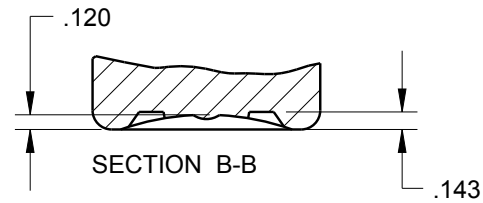

DETAIL A
SCALE 2/1

Neck Dimensions:	
T	= .932 ± .008
E	= .848 ± .008
H	= .646 ± .015
I	= .516 MIN
S	= .046 ± .015

Overflow Capacity: 253 ml ± 7

DISCLAIMER

THIS INFORMATION IS PROVIDED AS A GENERAL GUIDE, INCLUDING DIMENSIONS. IT IS THE CUSTOMER'S RESPONSIBILITIES TO SELECT THE PROPER CONTAINER FOR PRODUCT AND APPLICATION COMPATIBILITY.

DISTRIBUTED BY:

REF NO.:

DWG3052

DESCRIPTION:

8 oz Blue PET Cosmo Round, 24-410

6