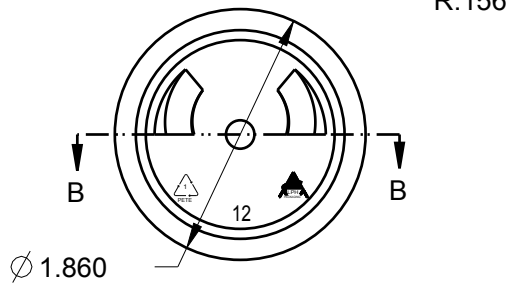

DETAIL A
SCALE 2/1

Neck Dimensions:	
T	= .932 ± .008
E	= .848 ± .008
H	= .646 ± .015
I	= .516 MIN
S	= .046 ± .015

Overflow Capacity: 253 ml ± 7

DISCLAIMER

THIS INFORMATION IS PROVIDED AS A GENERAL GUIDE, INCLUDING DIMENSIONS. IT IS THE CUSTOMER'S RESPONSIBILITIES TO SELECT THE PROPER CONTAINER FOR PRODUCT AND APPLICATION COMPATIBILITY.

DISTRIBUTED BY:

REF NO.:

DWG3052

DESCRIPTION:

8 oz Blue PET Cosmo Round, 24-410

6