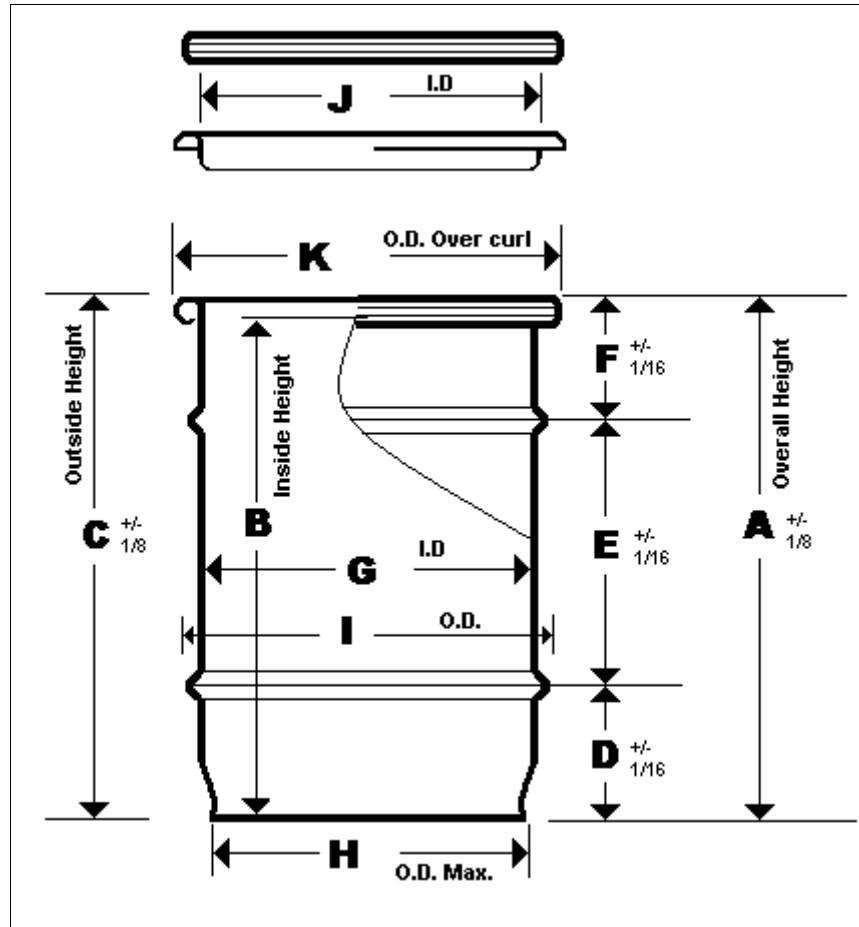

Open Head with Removable Cover

ID: 966

- A** +/- 1/8"
- B** +/- 1/8"
- C** +/- 1/8"
- D** +/- 1/16"
- E** +/- 1/16"
- F** +/- 1/16"
- G** +/- 1/8"
- H** +/- 1/8"
- I** +/- 1/8"
- J** +/- 1/8"
- K** +/- 1/8"

Body Size:
18 1/2" x 42 1/8"

DISCLAIMER

THIS INFORMATION IS PROVIDED AS A GENERAL GUIDE, INCLUDING DIMENSIONS. IT IS THE CUSTOMER'S RESPONSIBILITIES TO SELECT THE PROPER CONTAINER FOR PRODUCT AND APPLICATION COMPATIBILITY.

DISTRIBUTED BY:

REF NO.:

DWG30547

DESCRIPTION:

20 Gallon Black Steel Open Head with Black Cover, Unlined