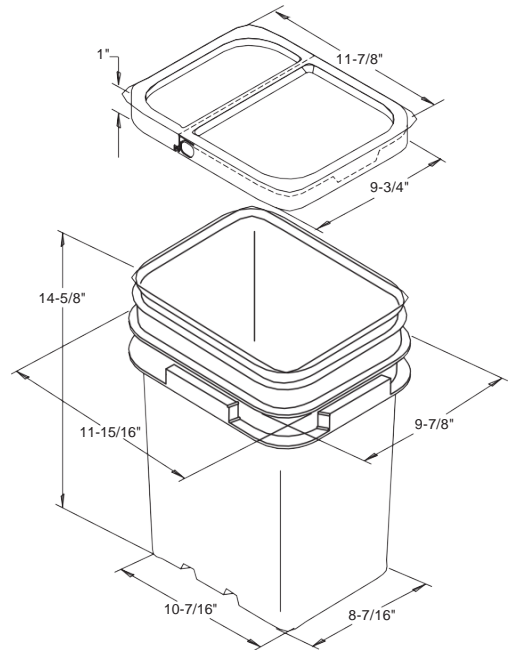

Product Specifications

5.3-Gallon EZ STOR® Container with Hinged Cover

Multiple Uses

Dry Products

Product Codes

Container: **E538**

Description: 5.3-gallon rectangular can

Cover: **ESDH / ESDR**

Description: Dry seal, tamper-evident, hinged EZ open & close cover

Features

Built in hand grips
Gauge: 80 mil.
Nominal capacity: 5.3 USG / 20L
Stack performance: 220 lbs.*
Tare weights: Body: 1.90 lbs. / .86 kgs.
Cover: .39 lbs. / .18 kgs.

Note: *Ratings will be reduced with uneven load distribution.

Specifications with Cover

Dimensions: 11-15/16"L X 9-7/8"W X 14-11/16"H*
Maximum capacity: 5.6 USG / 21.2L
Tare weight: 2.29 lbs. / 1.04 kgs.

Notes: *Based on HDPE body

Colors

Standard: White, Black, Natural and Clear
Custom: Available at manufacturer's discretion

Decorating Options*

Four or six color offset printing**
Sleeve or pressure sensitive labeling
In-Mold labeling (IML)
NXT Graphics®

Note: *See EZ Stor Decoration Summary for further details.

**Where available.

Shipping Data

	Bodies	Covers
Qty. per pallet:	144	1,440 (30 boxes of 48)
Gross Weight (lbs./kgs)*:	273.6/123.8	561.6/259.2
Den. (lbs./C.F./kgs./m3):	4.6/72.8	6.1/99.3
Length (in./cm.):	49.5/125.7	48/121.9
Width (in./cm.):	41/104.1	40/101.6
Height (in./cm.):	50.5/128.3	83/210.8

Estimated truckload quantity of 6,336 bodies and covers**

Notes: *Weight does not include pallet / packaging
**Truckload quantity based on 53' trailer

Materials

FDA approved materials
Resin: Body: High Density Polyethylene (HDPE)
or Clear Polypropylene
Cover: Polypropylene (PP)

MSDS Sheets available upon request

Optional Carrying Handle

DISCLAIMER
THIS INFORMATION IS PROVIDED AS A GENERAL GUIDE, INCLUDING DIMENSIONS. IT IS THE CUSTOMER'S RESPONSIBILITIES TO SELECT THE PROPER CONTAINER FOR PRODUCT AND APPLICATION COMPATIBILITY.

DISTRIBUTED BY:

REF NO.:

DWG30568

DESCRIPTION: White HDPE EZ Stor Hinged Cover for 5.3 Gallon Pails