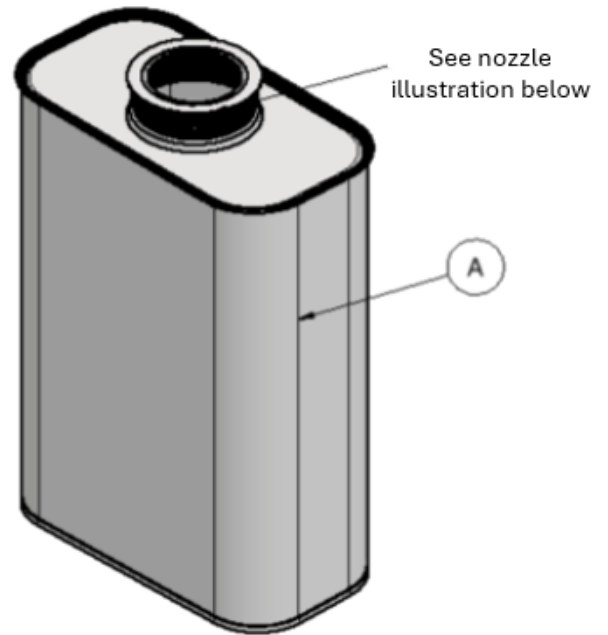

Product Description

Item	Part Description
A	"F Style" Oblong Can
	Capacity: Quart
	Exterior Colors: Tin
	Lithography: Available
	UN Certifications: Quart cans are not UN approved
E	1 3/4 " Delta Nozzle

Shipping Data

Item	Capacity	Can Size	Shipping Qty (Per Pallet)
A	Quart	4.59 x 2.39 x 6.88	1,296

DISCLAIMER

THIS INFORMATION IS PROVIDED AS A GENERAL GUIDE, INCLUDING DIMENSIONS. IT IS THE CUSTOMER'S RESPONSIBILITIES TO SELECT THE PROPER CONTAINER FOR PRODUCT AND APPLICATION COMPATIBILITY.

DISTRIBUTED BY:

REF NO.:

DWG31344

DESCRIPTION:

1 Quart F-Style Metal Can, Unlined, 1.75 in Delta Opening, 409x614