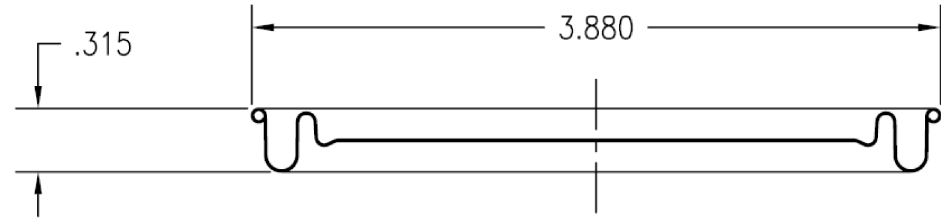

REFERENCE DIMENSIONS

CAN	D	PD	H	
404 X 112.5	4.240	4.139	1.781	
404 X 202	4.240	4.139	2.035	
404 X 204	4.240	4.139	2.250	
404 X 208	4.240	4.139	2.500	
404 X 210	4.240	4.139	2.625	
404 X 211	4.240	4.139	2.680	
404 X 306	4.240	4.139	3.375	
404 X 307.5	4.240	4.139	3.469	
404 X 404	4.240	4.139	4.250	
404 X 414	4.240	4.139	4.850	QUART
404 X 502 (108x130,2)	4.240 (107,7)	4.139 (105,1)	5.165 (131,2)	LITER

**DISCLAIMER**

THIS INFORMATION IS PROVIDED AS A GENERAL GUIDE, INCLUDING DIMENSIONS. IT IS THE CUSTOMER'S RESPONSIBILITIES TO SELECT THE PROPER CONTAINER FOR PRODUCT AND APPLICATION COMPATIBILITY.

DISTRIBUTED BY:

REF NO.:

DWG20584

DESCRIPTION:

Quart Round Can, 404 x 414