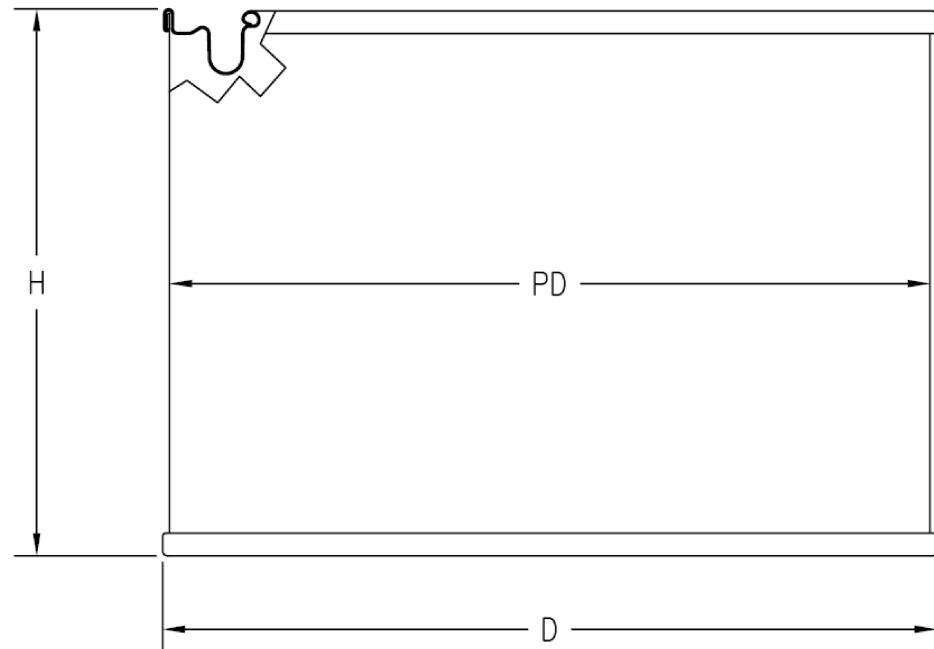

REFERENCE DIMENSIONS

CAN	D	PD	H	
404 X 112.5	4.240	4.139	1.781	
404 X 202	4.240	4.139	2.035	
404 X 204	4.240	4.139	2.250	
404 X 208	4.240	4.139	2.500	
404 X 210	4.240	4.139	2.625	
404 X 211	4.240	4.139	2.680	
404 X 306	4.240	4.139	3.375	
404 X 307.5	4.240	4.139	3.469	
404 X 404	4.240	4.139	4.250	
404 X 414	4.240	4.139	4.850	QUART
404 X 502 (108x130,2)	4.240 (107,7)	4.139 (105,1)	5.165 (131,2)	LITER

**DISCLAIMER**

THIS INFORMATION IS PROVIDED AS A GENERAL GUIDE, INCLUDING DIMENSIONS. IT IS THE CUSTOMER'S RESPONSIBILITIES TO SELECT THE PROPER CONTAINER FOR PRODUCT AND APPLICATION COMPATIBILITY.

DISTRIBUTED BY:

REF NO.:

DWG20584

DESCRIPTION:

Quart Round Can, 404 x 414