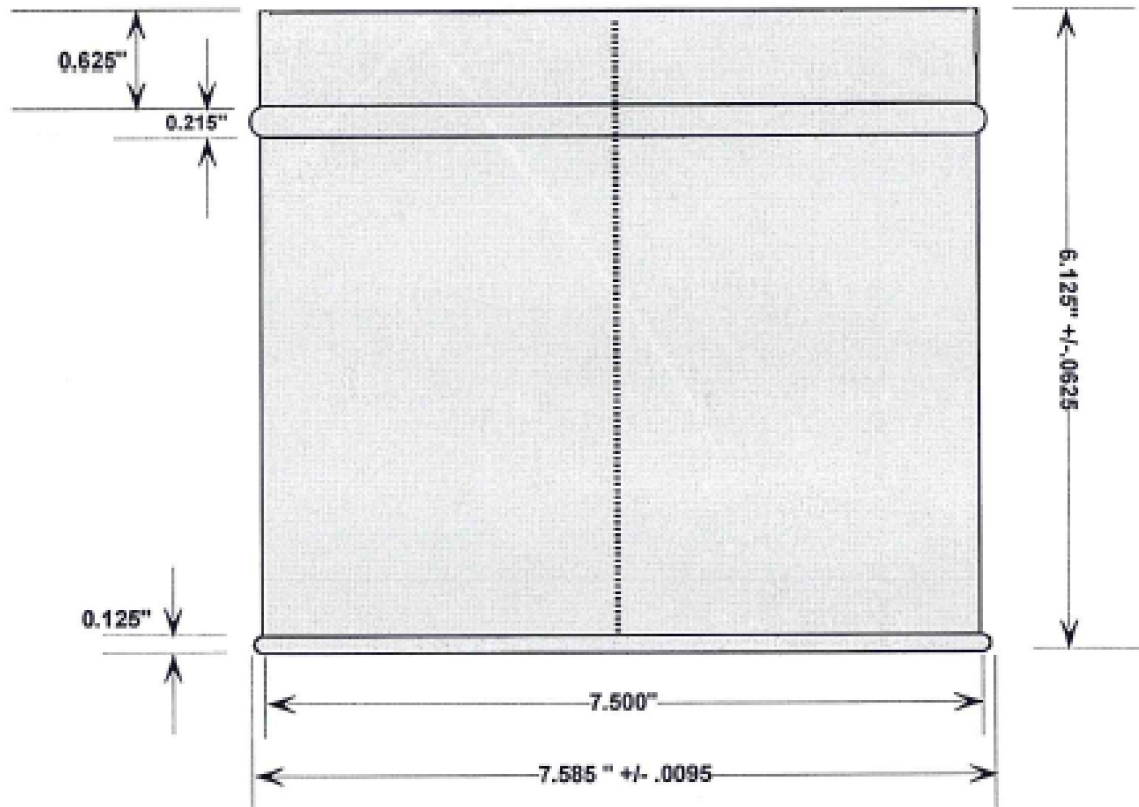

COVER SIDE VIEW

CAN SIDE VIEW

DISCLAIMER

THIS INFORMATION IS PROVIDED AS A GENERAL GUIDE, INCLUDING DIMENSIONS. IT IS THE CUSTOMER'S RESPONSIBILITIES TO SELECT THE PROPER CONTAINER FOR PRODUCT AND APPLICATION COMPATIBILITY.

DISTRIBUTED BY:

REF NO.:

DWG10055

DESCRIPTION:

10 lb Ink Tin, 7 1/2"x6 1/8"