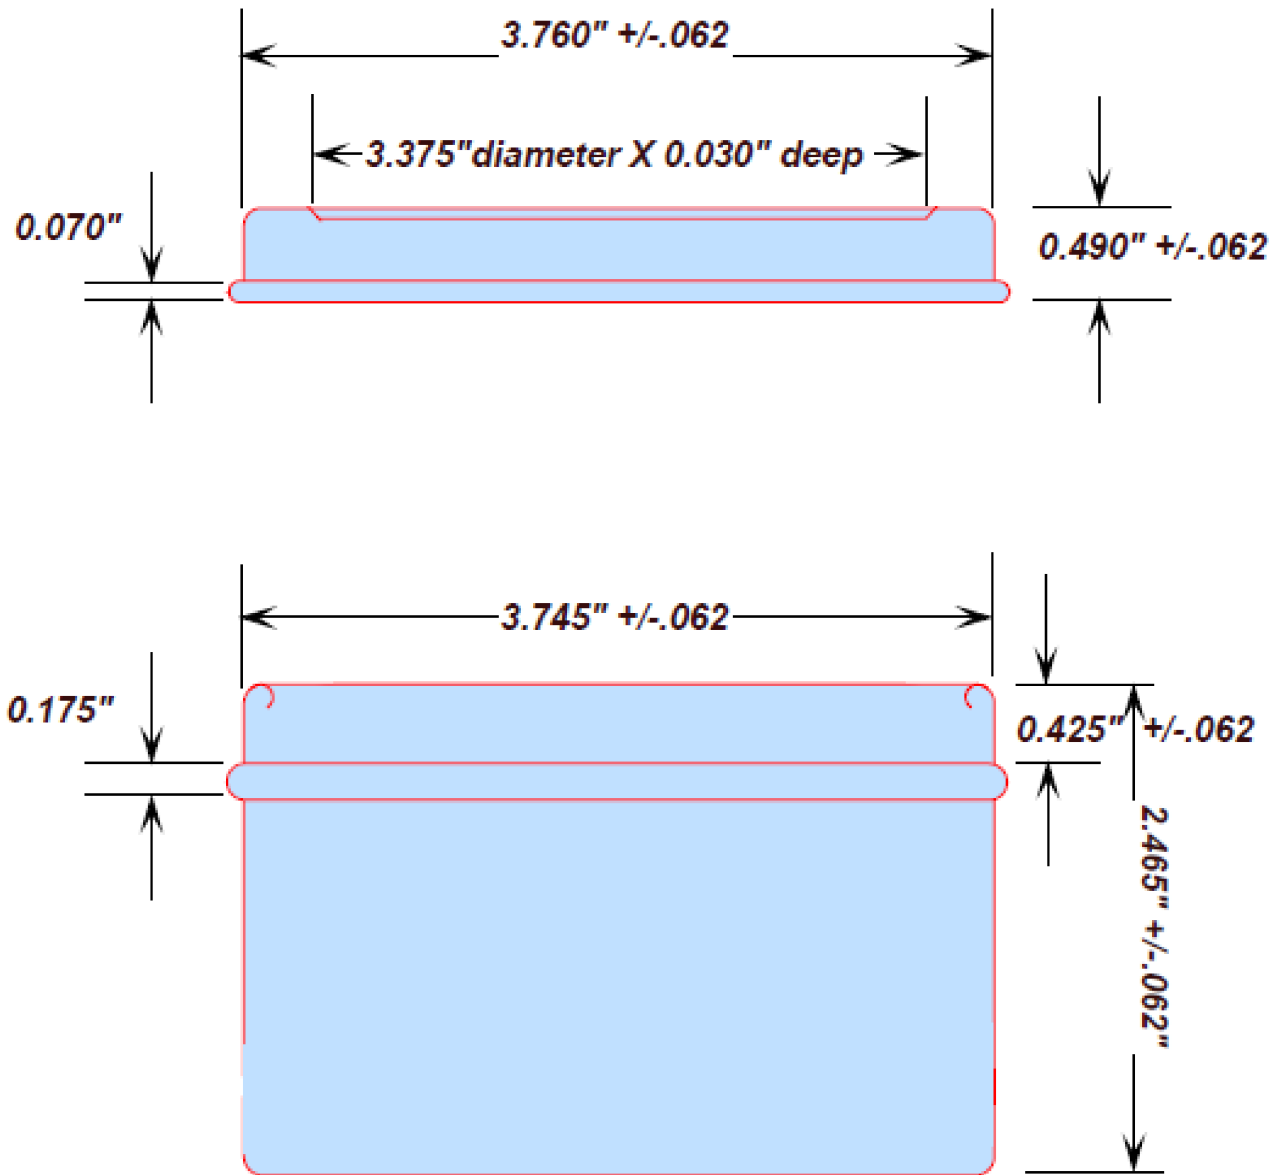

# 16 Oz Seamless Can and Cover

## DISCLAIMER

THIS INFORMATION IS PROVIDED AS A GENERAL GUIDE, INCLUDING DIMENSIONS. IT IS THE CUSTOMER'S RESPONSIBILITIES TO SELECT THE PROPER CONTAINER FOR PRODUCT AND APPLICATION COMPATIBILITY.

DISTRIBUTED BY:

REF NO.:

DWG10048

DESCRIPTION:

1 lb Ink Tin, Unlined, 3.75"x2.5" w/ Lid