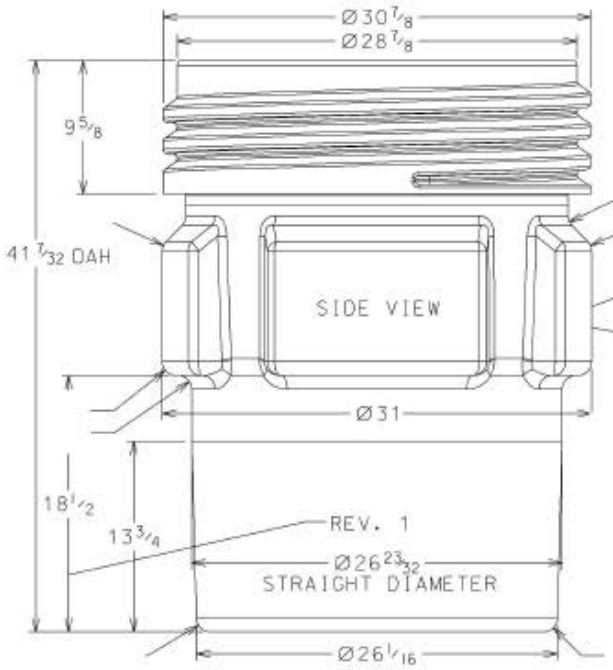

95 gal Open Head Screw Top Yellow Plastic Drum

ISO APPROVAL FOR 1 REVISION:

REV. 1

40²/₃₂
DRUM
ONLY

REV. 1 BOTTOM OF BOSSES

STYLE 11

DISCLAIMER

THIS INFORMATION IS PROVIDED AS A GENERAL GUIDE, INCLUDING DIMENSIONS. IT IS THE CUSTOMER'S RESPONSIBILITIES TO SELECT THE PROPER CONTAINER FOR PRODUCT AND APPLICATION COMPATIBILITY.