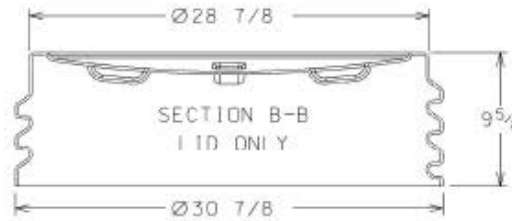

95 gal Open Head Screw Top Yellow Plastic Drum

ISO APPROVAL FOR 1 REVISION:

REV. 1

40²/₃₂
DRUM
ONLY

REV. 1 BOTTOM OF BOSSES

STYLE 11

DISCLAIMER

THIS INFORMATION IS PROVIDED AS A GENERAL GUIDE, INCLUDING DIMENSIONS. IT IS THE CUSTOMER'S RESPONSIBILITIES TO SELECT THE PROPER CONTAINER FOR PRODUCT AND APPLICATION COMPATIBILITY.