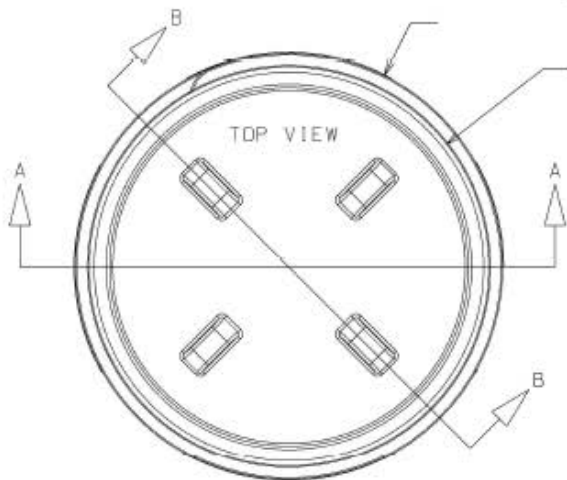

95 gal Open Head Screw Top Yellow Plastic Drum

ISO APPROVAL FOR 1 REVISION:

REV. 1

40²/₃₂
DRUM
ONLY

REV. 1 BOTTOM OF BOSSES

STYLE 11

DISCLAIMER

THIS INFORMATION IS PROVIDED AS A GENERAL GUIDE, INCLUDING DIMENSIONS. IT IS THE CUSTOMER'S RESPONSIBILITIES TO SELECT THE PROPER CONTAINER FOR PRODUCT AND APPLICATION COMPATIBILITY.