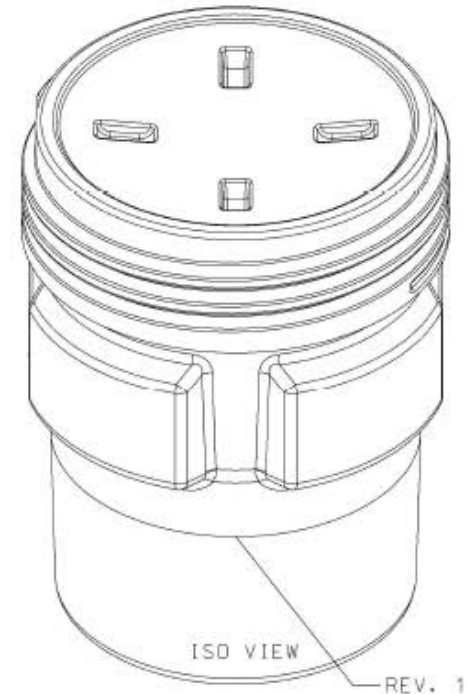

95 gal Open Head Screw Top Yellow Plastic Drum

ISO APPROVAL FOR 1 REVISION:

REV. 1

40²/₃₂
DRUM
ONLY

REV. 1 BOTTOM OF BOSSES

STYLE 11

DISCLAIMER

THIS INFORMATION IS PROVIDED AS A GENERAL GUIDE, INCLUDING DIMENSIONS. IT IS THE CUSTOMER'S RESPONSIBILITIES TO SELECT THE PROPER CONTAINER FOR PRODUCT AND APPLICATION COMPATIBILITY.