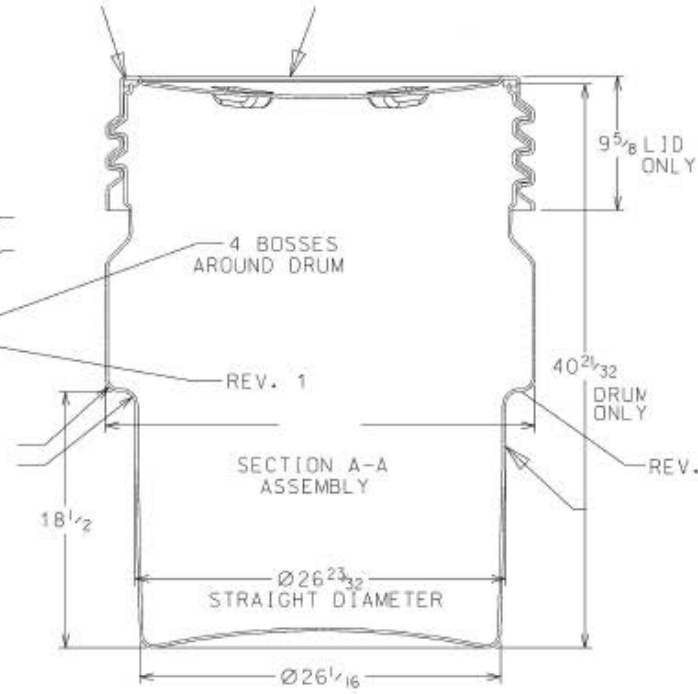

95 gal Open Head Screw Top Yellow Plastic Drum

ISO APPROVAL FOR 1 REVISION:

REV. 1

40²/₃₂
DRUM
ONLY

REV. 1 BOTTOM OF BOSSES

STYLE 11

DISCLAIMER

THIS INFORMATION IS PROVIDED AS A GENERAL GUIDE, INCLUDING DIMENSIONS. IT IS THE CUSTOMER'S RESPONSIBILITIES TO SELECT THE PROPER CONTAINER FOR PRODUCT AND APPLICATION COMPATIBILITY.