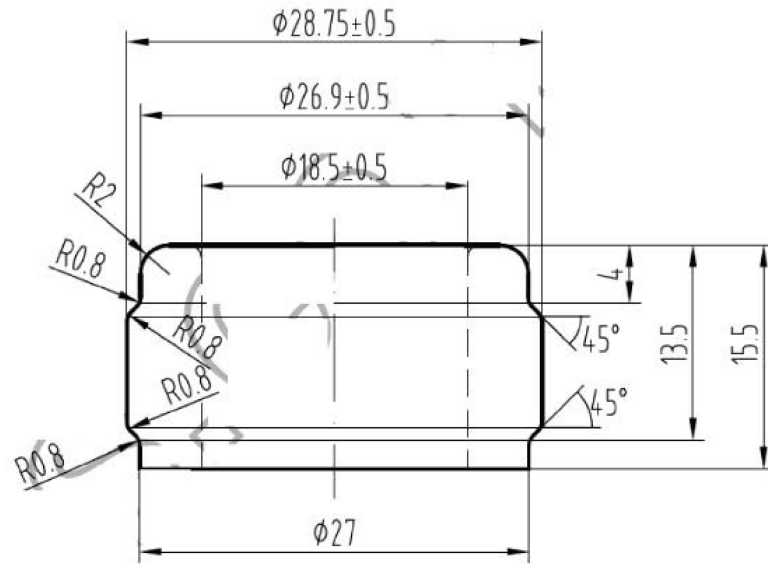

瓶口尺寸 FINISH (S 2/1)

底视图 BOTTOM VIEW

滚花 machine stipple

DISCLAIMER

THIS INFORMATION IS PROVIDED AS A GENERAL GUIDE, INCLUDING DIMENSIONS. IT IS THE CUSTOMER'S RESPONSIBILITIES TO SELECT THE PROPER CONTAINER FOR PRODUCT AND APPLICATION COMPATIBILITY.

DISTRIBUTED BY:

DWG NO.:

DWG20040

DESCRIPTION:

750 ml Antique Wine Bordeaux, 32.5 mm Cork, 12x1