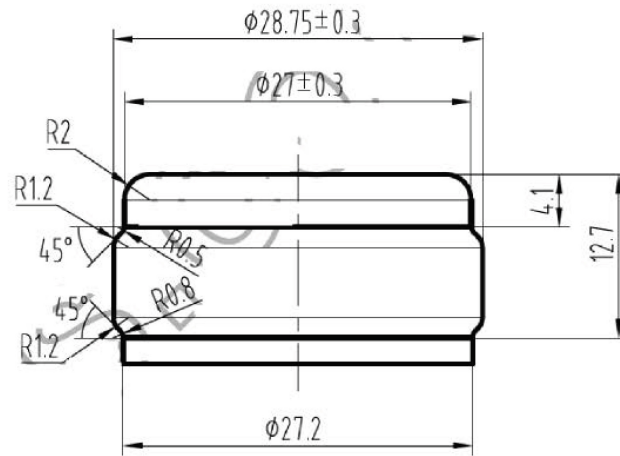

瓶口尺寸 FINISHCS 2/12

底视图 BOTTOM VIEW

后视图 back view

DISCLAIMER

THIS INFORMATION IS PROVIDED AS A GENERAL GUIDE, INCLUDING DIMENSIONS. IT IS THE CUSTOMER'S RESPONSIBILITIES TO SELECT THE PROPER CONTAINER FOR PRODUCT AND APPLICATION COMPATIBILITY.

DISTRIBUTED BY:

DWG NO.:

DWG20043

DESCRIPTION:

750 ml Antique Wine Bordeaux, 27 mm Cork, 12x1