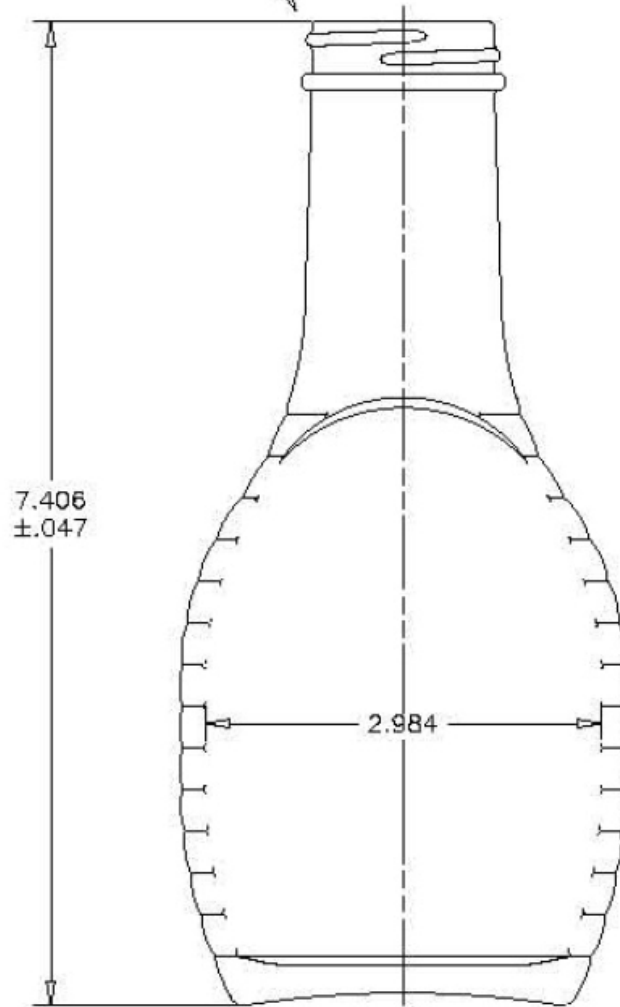

FINISH: 38-405

WEIGHT: 8.000 OZ. ±.375 OZ.

CAPACITY: 9.000 FL.OZ. ±.156 FL.OZ.

FILL POINT: OVERFLOW

**DISCLAIMER**

THIS INFORMATION IS PROVIDED AS A GENERAL GUIDE, INCLUDING DIMENSIONS. IT IS THE CUSTOMER'S RESPONSIBILITIES TO SELECT THE PROPER CONTAINER FOR PRODUCT AND APPLICATION COMPATIBILITY.

DISTRIBUTED BY:

REF NO.:

DWG30650

DESCRIPTION:

8 oz Flint Banjo Dressing, 38-405