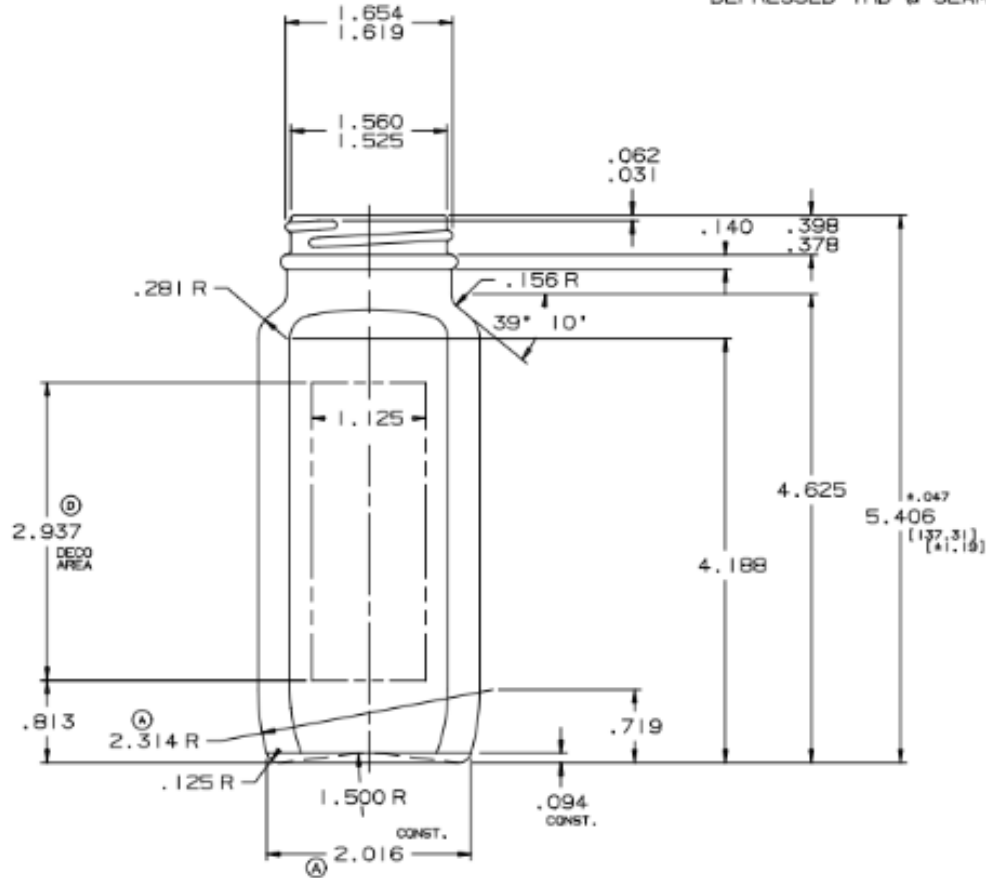

DEPRESSED THD @ SEAMS

**DISCLAIMER**

THIS INFORMATION IS PROVIDED AS A GENERAL GUIDE, INCLUDING DIMENSIONS. IT IS THE CUSTOMER'S RESPONSIBILITIES TO SELECT THE PROPER CONTAINER FOR PRODUCT AND APPLICATION COMPATIBILITY.

DISTRIBUTED BY:

REF NO.:

DWG30236

DESCRIPTION:

8 oz Flint French Square 43-400