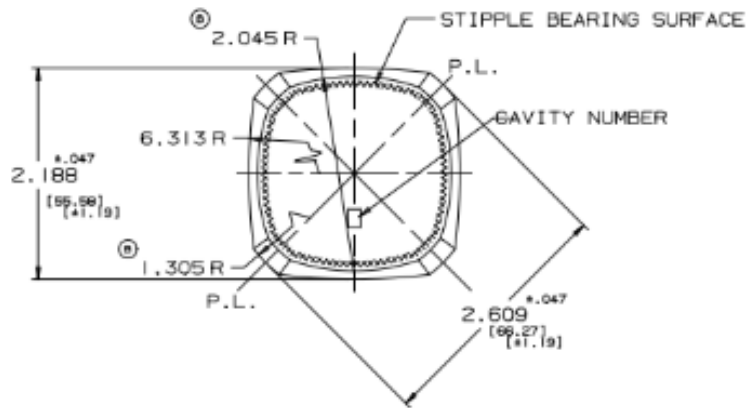

DEPRESSED THD @ SEAMS

**DISCLAIMER**

THIS INFORMATION IS PROVIDED AS A GENERAL GUIDE, INCLUDING DIMENSIONS. IT IS THE CUSTOMER'S RESPONSIBILITIES TO SELECT THE PROPER CONTAINER FOR PRODUCT AND APPLICATION COMPATIBILITY.

DISTRIBUTED BY:

REF NO.:

DWG30236

DESCRIPTION:

8 oz Flint French Square 43-400