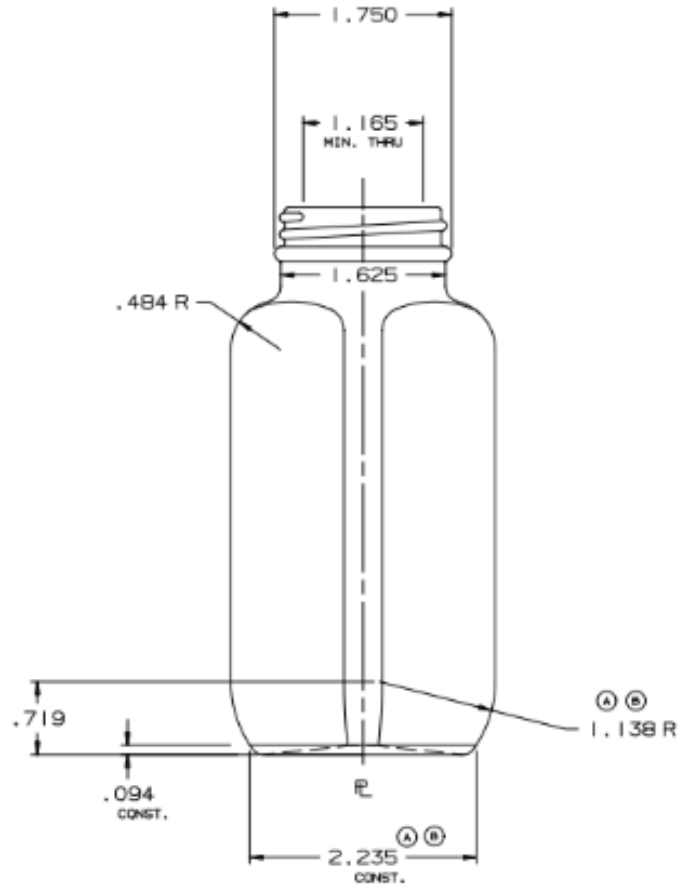

DEPRESSED THD @ SEAMS

**DISCLAIMER**

THIS INFORMATION IS PROVIDED AS A GENERAL GUIDE, INCLUDING DIMENSIONS. IT IS THE CUSTOMER'S RESPONSIBILITIES TO SELECT THE PROPER CONTAINER FOR PRODUCT AND APPLICATION COMPATIBILITY.

DISTRIBUTED BY:

REF NO.:

DWG30236

DESCRIPTION:

8 oz Flint French Square 43-400