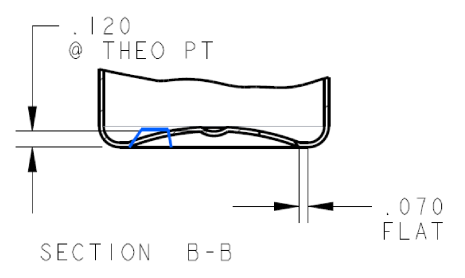

DETAIL A
M24-410 NECK FINISH
8 T.P.I., 2 THREAD TURNS
"1" DEPTH .250 MIN.
SCALE 3/2

- NOTES
1. WEIGHT - 25.8 ± 3 gms
 2. OVERFLOW CAPACITY - 188 ± 6 ml

<p align="center">DISCLAIMER</p> <p>THIS INFORMATION IS PROVIDED AS A GENERAL GUIDE, INCLUDING DIMENSIONS. IT IS THE CUSTOMER'S RESPONSIBILITIES TO SELECT THE PROPER CONTAINER FOR PRODUCT AND APPLICATION COMPATIBILITY.</p>	<p>DISTRIBUTED BY: </p>	<p>REF NO.: DWG10301</p>
	<p>DESCRIPTION: 6 oz PET Cosmo Round, 24-410</p>	