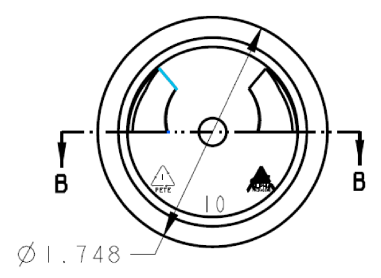

DETAIL A
M24-410 NECK FINISH
8 T.P.I., 2 THREAD TURNS
"1" DEPTH .250 MIN.
SCALE 3/2

- NOTES
1. WEIGHT - 25.8 ± 3 gms
 2. OVERFLOW CAPACITY - 188 ± 6 ml

<p align="center">DISCLAIMER</p> <p>THIS INFORMATION IS PROVIDED AS A GENERAL GUIDE, INCLUDING DIMENSIONS. IT IS THE CUSTOMER'S RESPONSIBILITIES TO SELECT THE PROPER CONTAINER FOR PRODUCT AND APPLICATION COMPATIBILITY.</p>	<p>DISTRIBUTED BY: </p>	<p>REF NO.: DWG10301</p>
	<p>DESCRIPTION: 6 oz PET Cosmo Round, 24-410</p>	