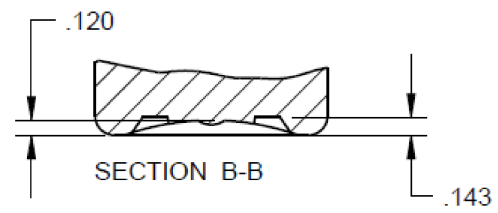

DETAIL A
SCALE 2/1

<p align="center">DISCLAIMER</p> <p>THIS INFORMATION IS PROVIDED AS A GENERAL GUIDE, INCLUDING DIMENSIONS. IT IS THE CUSTOMER'S RESPONSIBILITIES TO SELECT THE PROPER CONTAINER FOR PRODUCT AND APPLICATION COMPATIBILITY.</p>	<p>DISTRIBUTED BY: </p>	<p>REF NO.: DWG10073</p>
	<p>DESCRIPTION: 8 oz PET Cosmo Round, 24-410</p>	