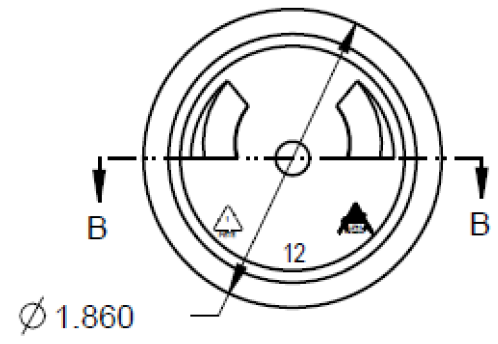

DETAIL A
SCALE 2/1

<p align="center">DISCLAIMER</p> <p>THIS INFORMATION IS PROVIDED AS A GENERAL GUIDE, INCLUDING DIMENSIONS. IT IS THE CUSTOMER'S RESPONSIBILITIES TO SELECT THE PROPER CONTAINER FOR PRODUCT AND APPLICATION COMPATIBILITY.</p>	<p>DISTRIBUTED BY: </p>	<p>REF NO.: DWG10073</p>
	<p>DESCRIPTION: 8 oz PET Cosmo Round, 24-410</p>	