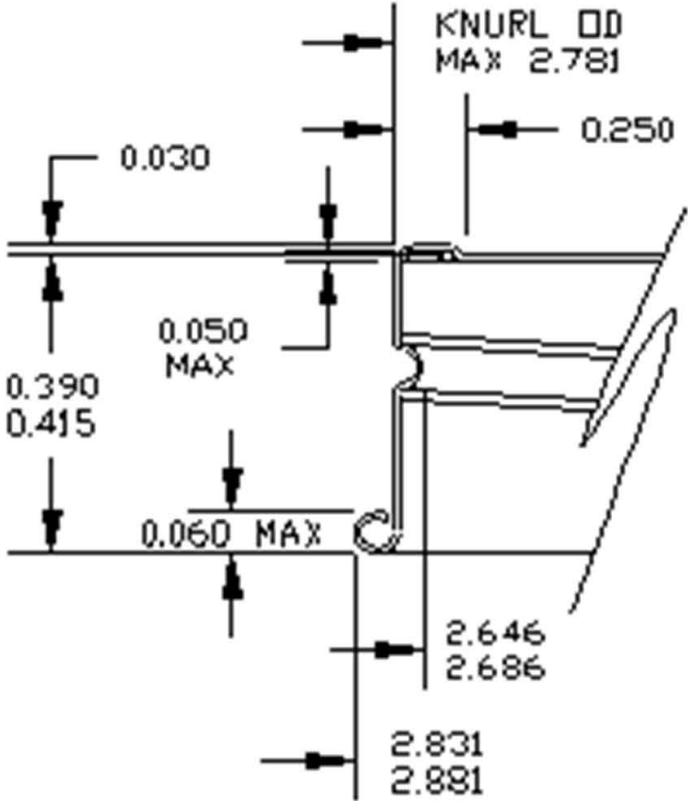

70mm – 400 finish continuous thread metal closure. Suitable for sealing glass jars containing food products.

Glass Finish: GPI 400

<p align="center">DISCLAIMER</p> <p>THIS INFORMATION IS PROVIDED AS A GENERAL GUIDE, INCLUDING DIMENSIONS. IT IS THE CUSTOMER'S RESPONSIBILITIES TO SELECT THE PROPER CONTAINER FOR PRODUCT AND APPLICATION COMPATIBILITY.</p>	<p>DISTRIBUTED BY: </p>	<p>REF NO.:</p>
<p>DESCRIPTION:</p>		