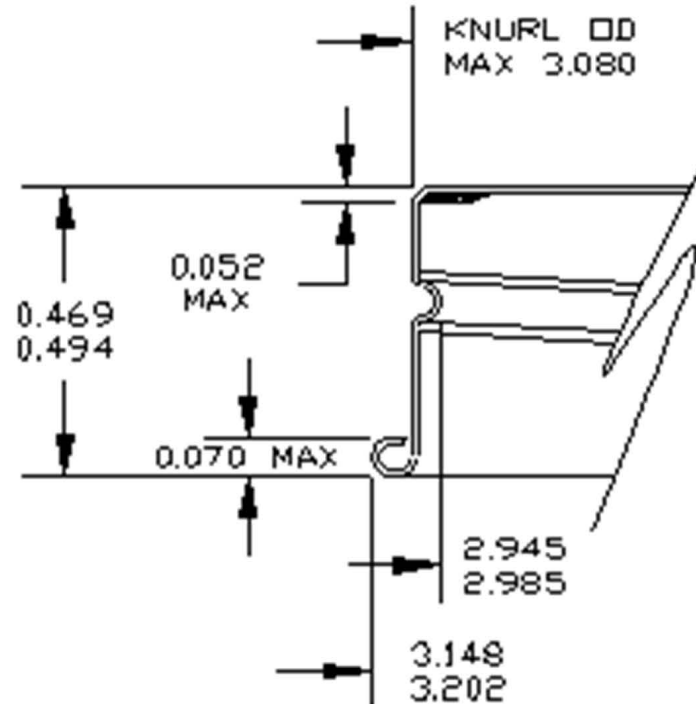

89mm – 400 finish continuous thread metal closure. Suitable for sealing glass jars containing food products.

Glass Finish: GPI 400

**DISCLAIMER**

THIS INFORMATION IS PROVIDED AS A GENERAL GUIDE, INCLUDING DIMENSIONS. IT IS THE CUSTOMER'S RESPONSIBILITIES TO SELECT THE PROPER CONTAINER FOR PRODUCT AND APPLICATION COMPATIBILITY.