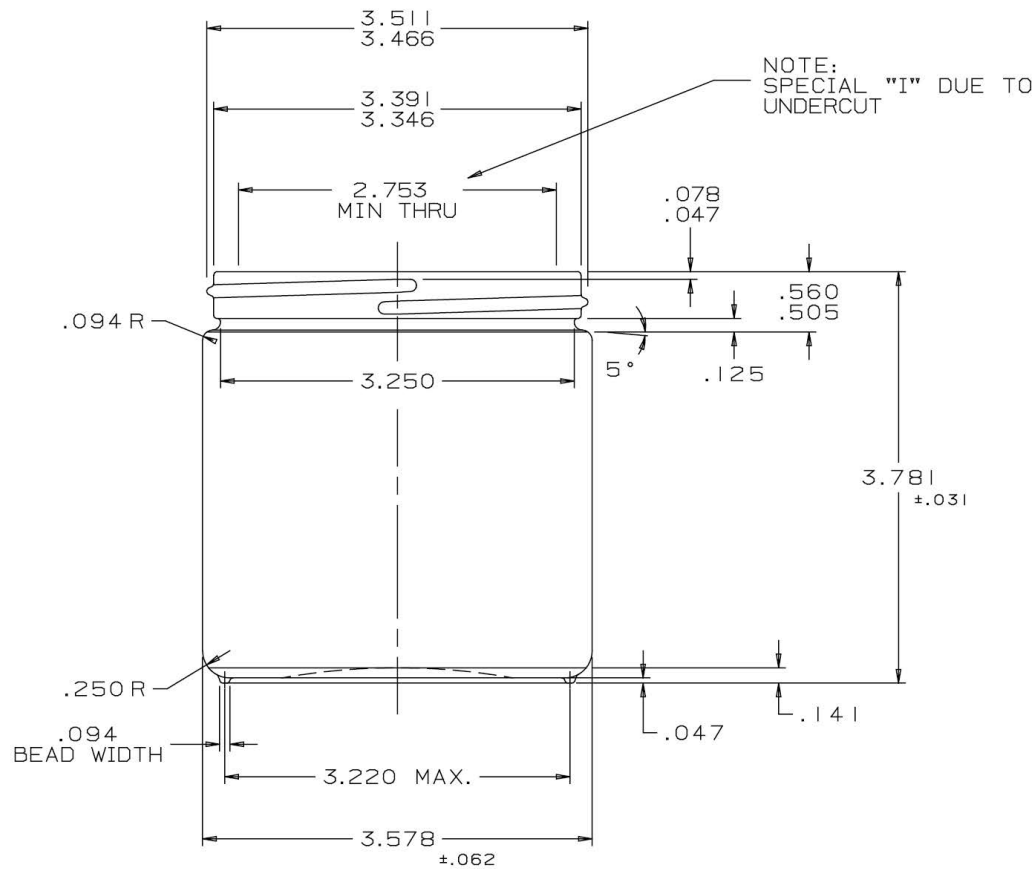

TYPE "B" THREAD DETAIL
SCALE 10 X 1

DEPRESSED THREAD AT SEAMS

DISCLAIMER

THIS INFORMATION IS PROVIDED AS A GENERAL GUIDE, INCLUDING DIMENSIONS. IT IS THE CUSTOMER'S RESPONSIBILITIES TO SELECT THE PROPER CONTAINER FOR PRODUCT AND APPLICATION COMPATIBILITY.