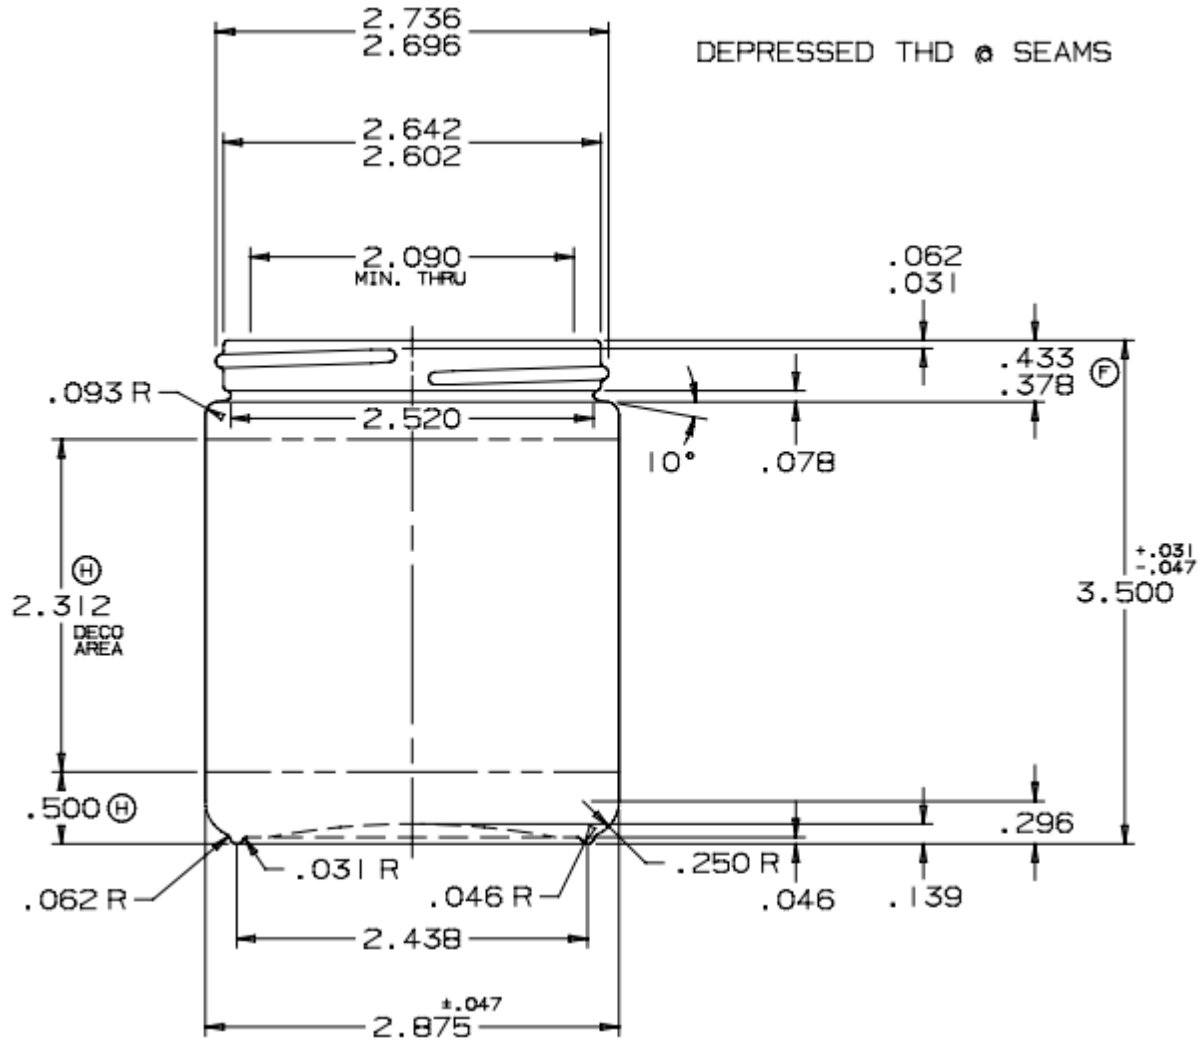

15/16 TURN OF THREAD

DEPRESSED THD & SEAMS

DISTRIBUTED BY:

REF NO.:

DWG30237

DESCRIPTION:

8 oz Flint Straight Side Jar 70-400

DISCLAIMER

THIS INFORMATION IS PROVIDED AS A GENERAL GUIDE, INCLUDING DIMENSIONS. IT IS THE CUSTOMER'S RESPONSIBILITIES TO SELECT THE PROPER CONTAINER FOR PRODUCT AND APPLICATION COMPATIBILITY.