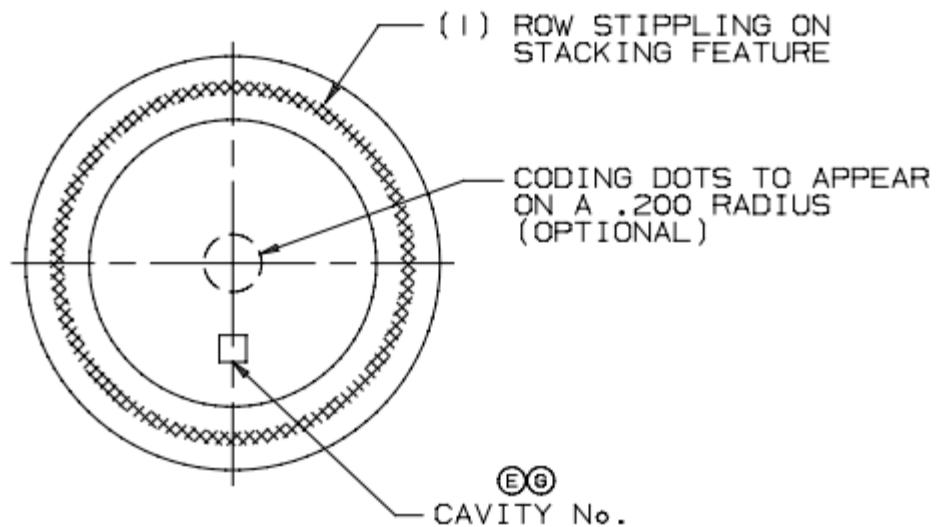

15/16 TURN OF THREAD

DEPRESSED THD & SEAMS

DISTRIBUTED BY:

REF NO.:

DWG30237

DESCRIPTION:

8 oz Flint Straight Side Jar 70-400

DISCLAIMER