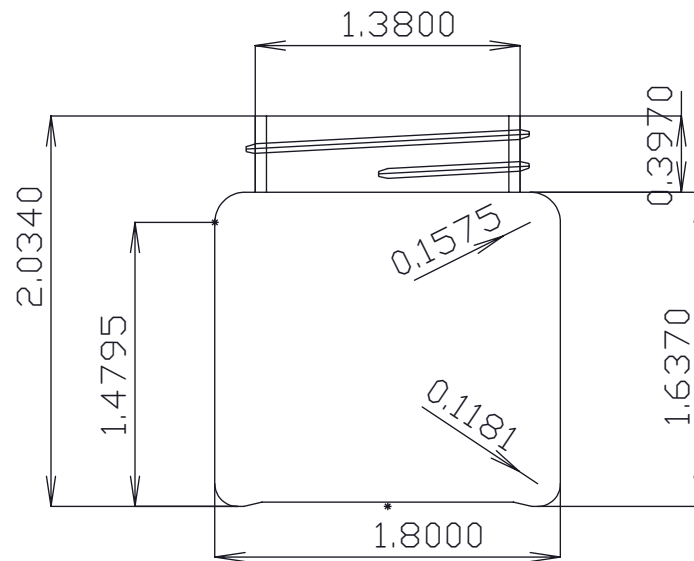

38MM FINISH
6 THDS PER INCH

DISCLAIMER

THIS INFORMATION IS PROVIDED AS A GENERAL GUIDE, INCLUDING DIMENSIONS. IT IS THE CUSTOMER'S RESPONSIBILITIES TO SELECT THE PROPER CONTAINER FOR PRODUCT AND APPLICATION COMPATIBILITY.

DISTRIBUTED BY:

REF NO.:

DWG30965

DESCRIPTION:

2 oz White HDPE Straight Side Jar, 38-400