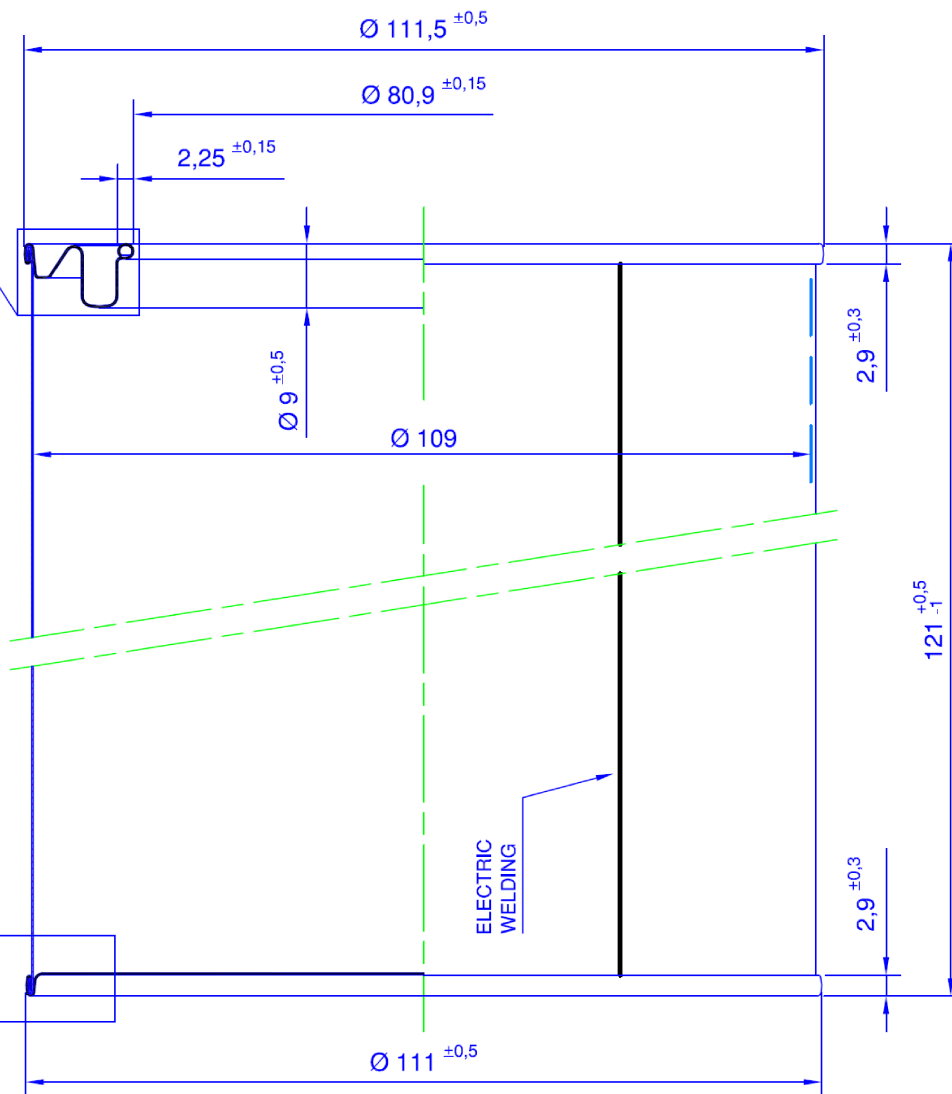

2,5 : 1

2,5 : 1

2,5 : 1

**DISCLAIMER**

THIS INFORMATION IS PROVIDED AS A GENERAL GUIDE, INCLUDING DIMENSIONS. IT IS THE CUSTOMER'S RESPONSIBILITIES TO SELECT THE PROPER CONTAINER FOR PRODUCT AND APPLICATION COMPATIBILITY.

DISTRIBUTED BY:

REF NO.:

DWG10398

DESCRIPTION:

109 mm Plugs for Quart Round Cans