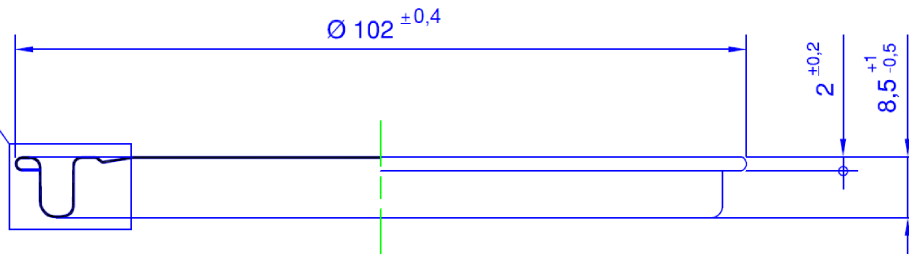

2,5 : 1

2,5 : 1

2,5 : 1

**DISCLAIMER**

THIS INFORMATION IS PROVIDED AS A GENERAL GUIDE, INCLUDING DIMENSIONS. IT IS THE CUSTOMER'S RESPONSIBILITIES TO SELECT THE PROPER CONTAINER FOR PRODUCT AND APPLICATION COMPATIBILITY.

DISTRIBUTED BY:

REF NO.:

DWG10398

DESCRIPTION:

109 mm Plugs for Quart Round Cans