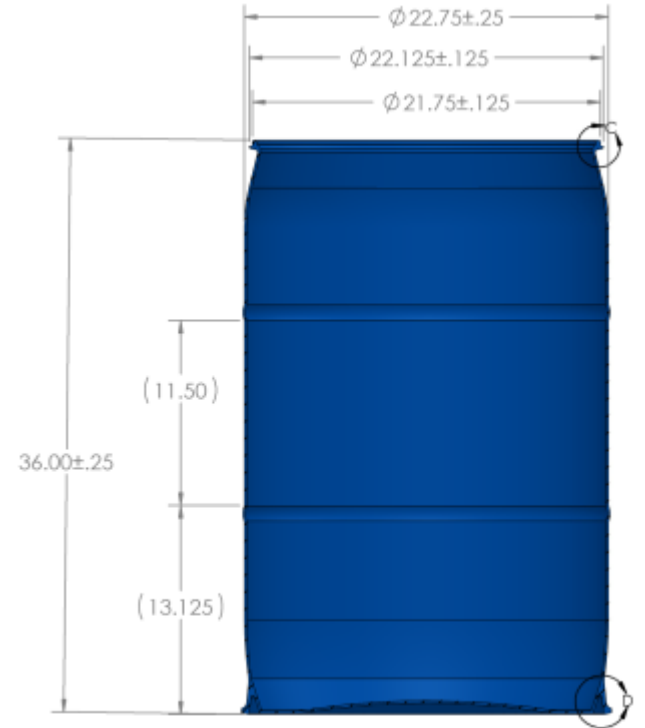

Raw Materials	
Resin L99 HMWPE Resin	Color# (wt%) L84E (0.75%)
	Color Description Euro Blue
Embossments	
Regulatory	
1.  1H2/Y250/S** USA M4232	
2.2mm	
** Last two digits of current year	

SECTION A-A  
SCALE 1 : 6  
DRUM LID ASSEMBLY  
SECTION VIEW

SECTION B-B  
SCALE 1 : 6  
DRUM SECTION VIEW

**Lid**

**Capseal 3/4"**      **Capseal 2"**

Vanguard-style, 22.5", Natural lid w/ Removable Flow-In gasket, 2" and 3/4" Fittings

**Closing Ring**

22.5", 18 ga., painted, Top-Lock, Delcon Profile 1

**DISCLAIMER**

THIS INFORMATION IS PROVIDED AS A GENERAL GUIDE, INCLUDING DIMENSIONS. IT IS THE CUSTOMER'S RESPONSIBILITIES TO SELECT THE PROPER CONTAINER FOR PRODUCT AND APPLICATION COMPATIBILITY.

DISTRIBUTED BY:  Pipeline Packaging	REF NO.: DWG30178
DESCRIPTION: 57 Gallon Euro Blue Plastic OH Drum with Natural Cover	