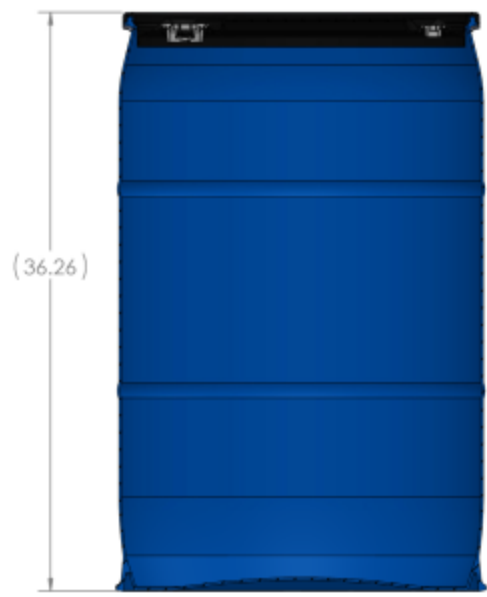

Raw Materials	
Resin L99 HMWPE Resin	Color# (wt%) L84E (0.75%)
	Color Description Euro Blue
Embossments	
Regulatory	
1.  1H2/Y250/S** USA M4232	
2.2mm	
** Last two digits of current year	

SECTION A-A  
SCALE 1 : 6  
DRUM LID ASSEMBLY  
SECTION VIEW

SECTION B-B  
SCALE 1 : 6  
DRUM SECTION VIEW

**Lid**

**Capseal 3/4"**      **Capseal 2"**

Vanguard-style, 22.5", Natural lid w/ Removable Flow-In gasket, 2" and 3/4" Fittings

**Closing Ring**

22.5", 18 ga., painted, Top-Lock, Delcon Profile 1

**DISCLAIMER**

THIS INFORMATION IS PROVIDED AS A GENERAL GUIDE, INCLUDING DIMENSIONS. IT IS THE CUSTOMER'S RESPONSIBILITIES TO SELECT THE PROPER CONTAINER FOR PRODUCT AND APPLICATION COMPATIBILITY.

DISTRIBUTED BY:  Pipeline Packaging	REF NO.: DWG30178
DESCRIPTION: 57 Gallon Euro Blue Plastic OH Drum with Natural Cover	