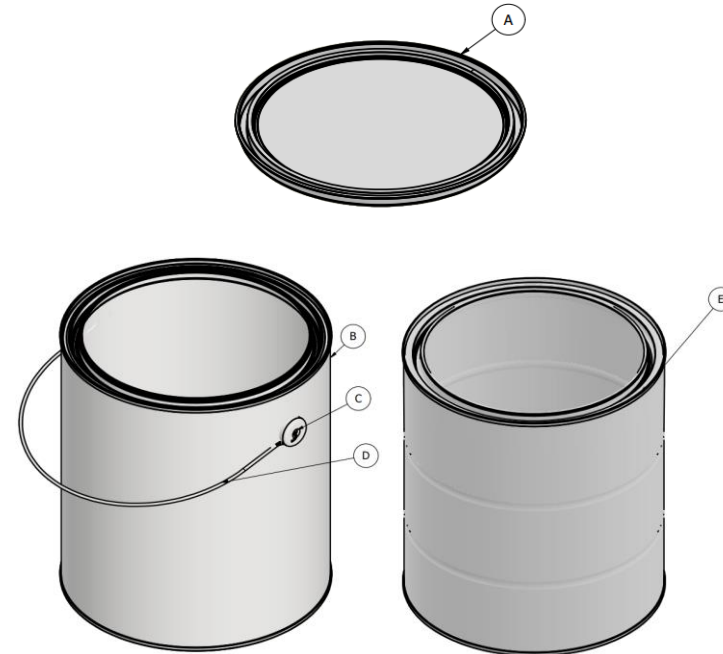

Item	
A	Paint Can Gallon Plug
	Lithography: Available
B	Gallon Round Paint Can
	Capacity: 1 Gallon Can Diameter: 6.6" Lining Options: Epoxy-Phenolic (Gold) Gray Epoxy Gray Vinyl Epoxy (Ring & Plug Only) Exterior Colors: White , Varnish <i>(More Available Upon Request)</i> Lithography: Available UN Certifications: Contact Sales Representatives
C	Ear: Optional
D	Handle
E	Gallon Beaded Round Paint Can

Pail Size Dimensions							
Capacity (Gallon)	Can Plug Diameter	Can Height				Quantity Per Pallet	
		610x400	610x404	610x708	610x710.5	Palletized	Case Packed
1	6.2"	4"	4.2"	7.5"	7.6"	336/672	576

DISCLAIMER

DWG45168

DESCRIPTION:

1 Gallon Round Metal Paint Can, White Coat