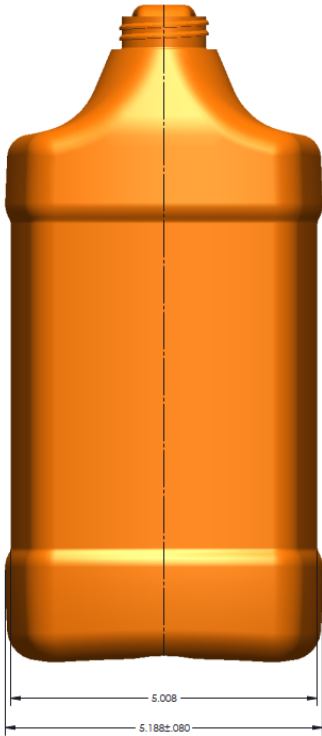

NOTES:

2. MATERIAL: HDPE
3. BOTTLE WEIGHT: 150 ±6 GRAMS
4. NOMINAL FILL: 128.00 FL. OZ. (1 GALLON) (3785mL)
5. APPROX OVERFLOW: 143.20 ±1.8 FL. OZ. (4235 ±53mL)

DISCLAIMER

THIS INFORMATION IS PROVIDED AS A GENERAL GUIDE, INCLUDING DIMENSIONS. IT IS THE CUSTOMER'S RESPONSIBILITIES TO SELECT THE PROPER CONTAINER FOR PRODUCT AND APPLICATION COMPATIBILITY.

DISTRIBUTED BY:

REF NO.:

DWG31024

DESCRIPTION:

128 oz Natural HDPE F-Style, 38-400, 150 Gram