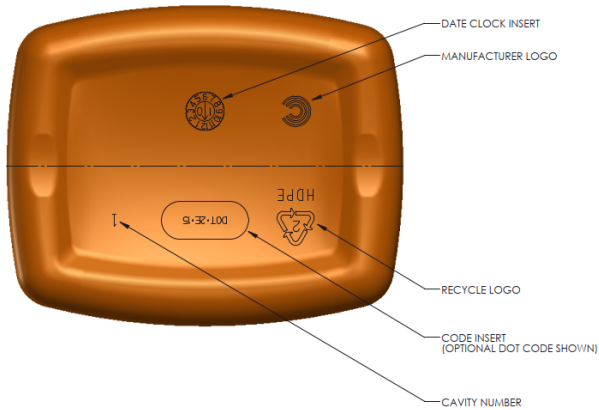

NOTES:

2. MATERIAL: HDPE
3. BOTTLE WEIGHT: 150 ±6 GRAMS
4. NOMINAL FILL: 128.00 FL. OZ. (1 GALLON) (3785mL)
5. APPROX OVERFLOW: 143.20 ±1.8 FL. OZ. (4235 ±53mL)

DISCLAIMER

THIS INFORMATION IS PROVIDED AS A GENERAL GUIDE, INCLUDING DIMENSIONS. IT IS THE CUSTOMER'S RESPONSIBILITIES TO SELECT THE PROPER CONTAINER FOR PRODUCT AND APPLICATION COMPATIBILITY.

DISTRIBUTED BY:

REF NO.:

DWG31024

DESCRIPTION:

128 oz Natural HDPE F-Style, 38-400, 150 Gram