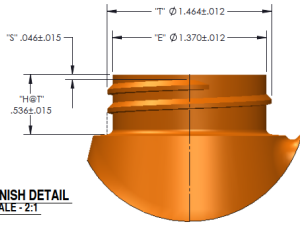

NECK FINISH DETAIL
SCALE = 2:1