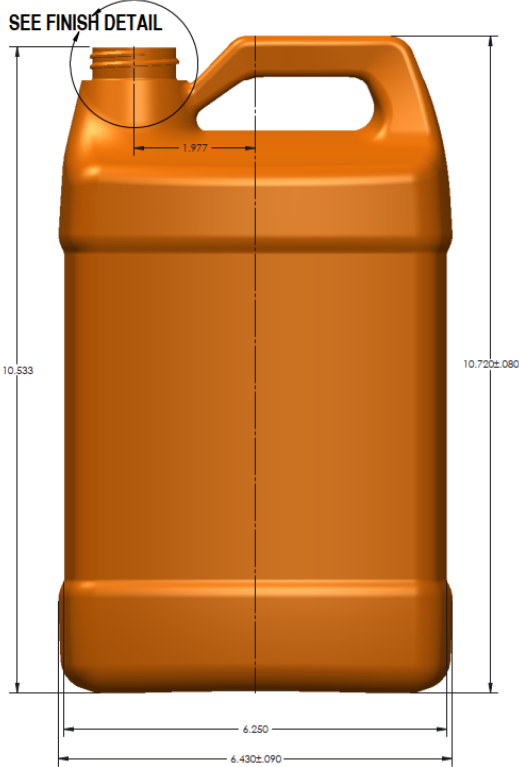

NOTES:

2. MATERIAL: HDPE
3. BOTTLE WEIGHT: 150 ±6 GRAMS
4. NOMINAL FILL: 128.00 FL. OZ. (1 GALLON) (3785mL)
5. APPROX OVERFLOW: 143.20 ±1.8 FL. OZ. (4235 ±53mL)

DISCLAIMER

THIS INFORMATION IS PROVIDED AS A GENERAL GUIDE, INCLUDING DIMENSIONS. IT IS THE CUSTOMER'S RESPONSIBILITIES TO SELECT THE PROPER CONTAINER FOR PRODUCT AND APPLICATION COMPATIBILITY.

DISTRIBUTED BY:

REF NO.:

DWG31024

DESCRIPTION:

128 oz Natural HDPE F-Style, 38-400, 150 Gram