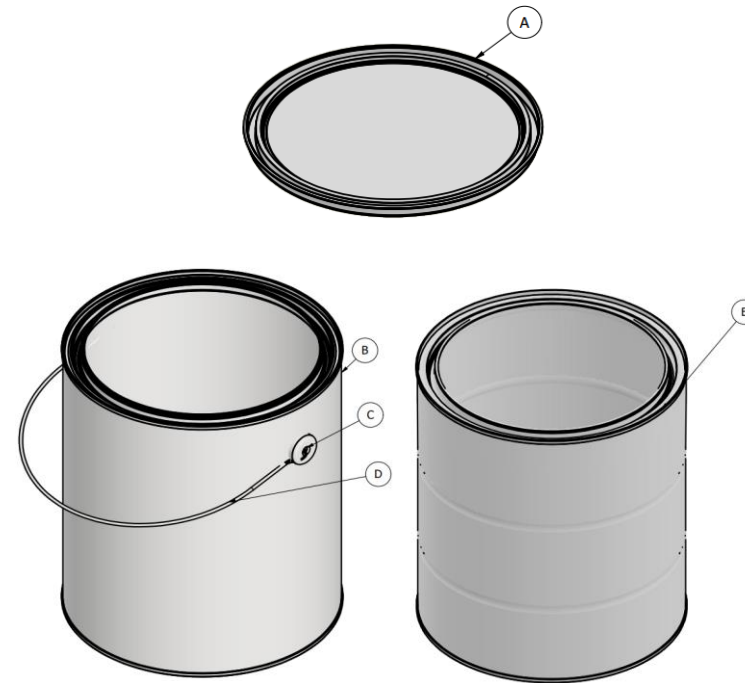

Product Description	
Item	Part Description
A	Paint Can Gallon Plug
	Lithography: Available
B	Gallon Round Paint Can
	Capacity: 1 Gallon Can Diameter: 6.6"
	Lining Options: Epoxy-Phenolic (Gold) Gray Enamel Gray Vinyl Enamel
	Exterior Colors: White , Varnish <i>(More Available Upon Request)</i>
	Lithography: Available UN Certifications: Contact Sales Representatives
C	Ear: Optional
D	Handle: Optional
E	Gallon Beaded Round Paint Can

Pail Size Dimensions							
Capacity (Gallon)	Can Plug Diameter	Can Height				Quantity Per Pallet	
		610x400	610x404	610x708	610x710.5	Palletized	Case Packed
1	6.2"	4"	4.2"	7.5"	7.6"	336/672	576

DISCLAIMER

DWG30736

DESCRIPTION:

1 Gallon White Round Metal Paint Can with Ears, Unlined