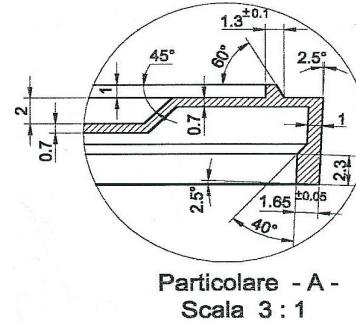

DIMENSIONS	See drawing shown here
THICKNESS	See drawing shown here
WEIGHT	8 g
MATERIAL	low density polyethylene (LDPE4)
FINISH	YELLOW 6370
USAGE	FOOD LINE
WASTING AND RECYCLING	The product, when classified as waste, can be collected with plastic.
PACKAGING	On EPAL pallet, in cardboard boxes + Polyethylene bag, wrapped in stretch film. (1,090 pcs./box)

DISTRIBUTED BY:

REF NO.:

DWG30978

DESCRIPTION:

99 mm Yellow PP Plastic Snap on Lid