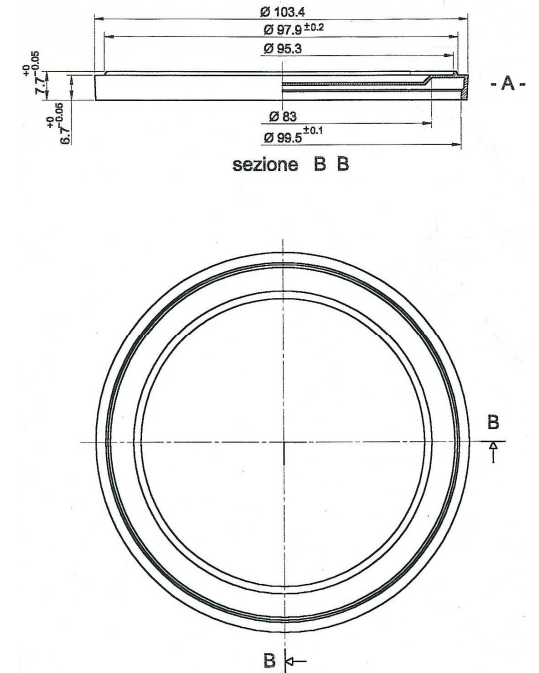

DIMENSIONS	See drawing shown here
THICKNESS	See drawing shown here
WEIGHT	8 g
MATERIAL	low density polyethylene (LDPE4)
FINISH	YELLOW 6370
USAGE	FOOD LINE
WASTING AND RECYCLING	The product, when classified as waste, can be collected with plastic.
PACKAGING	On EPAL pallet, in cardboard boxes + Polyethylene bag, wrapped in stretch film. (1,090 pcs./box)

DISTRIBUTED BY:

REF NO.:

DWG30978

DESCRIPTION:

99 mm Yellow PP Plastic Snap on Lid